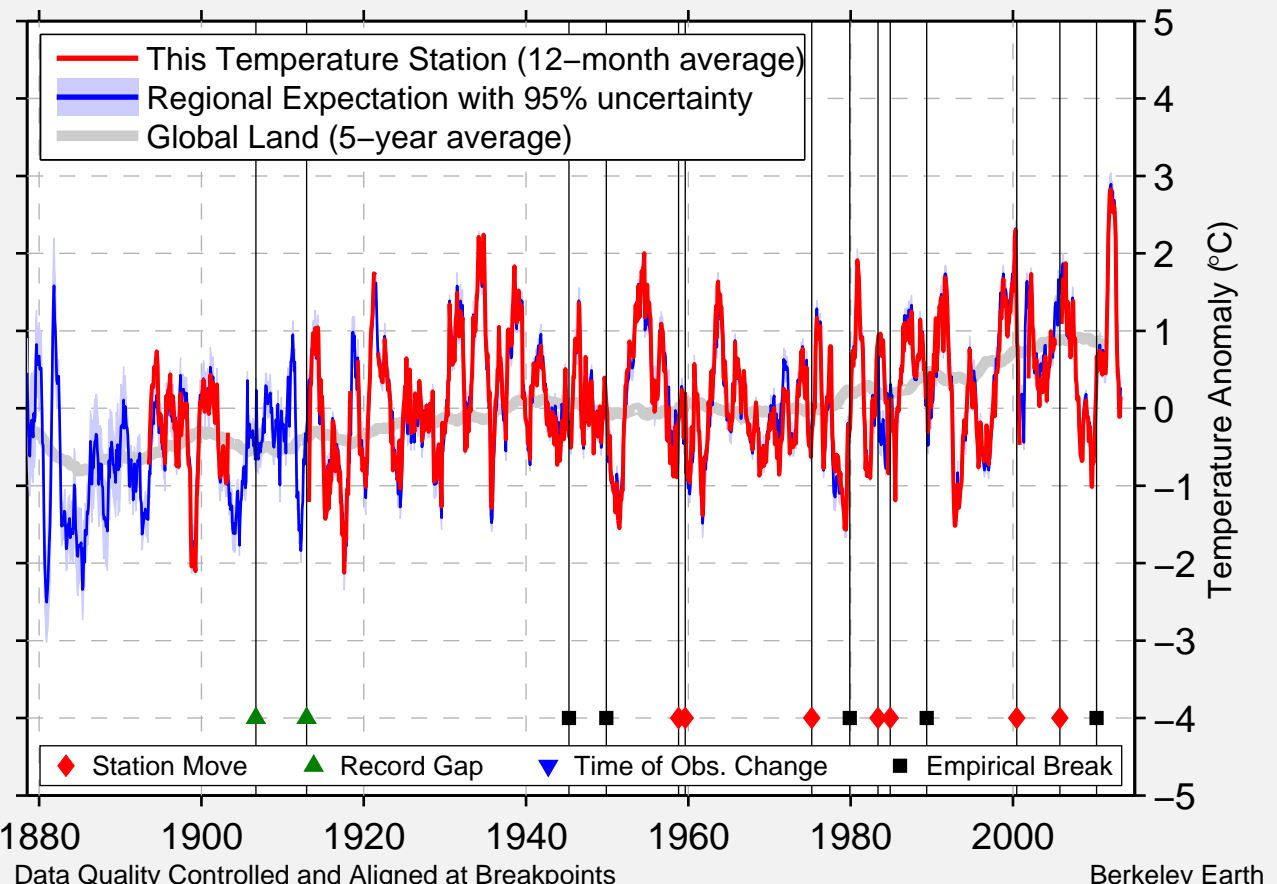

WAMEGO 4 W

39.217 N, 96.339 W (United States)

Data Quality Controlled and Aligned at Breakpoints

Berkeley Earth