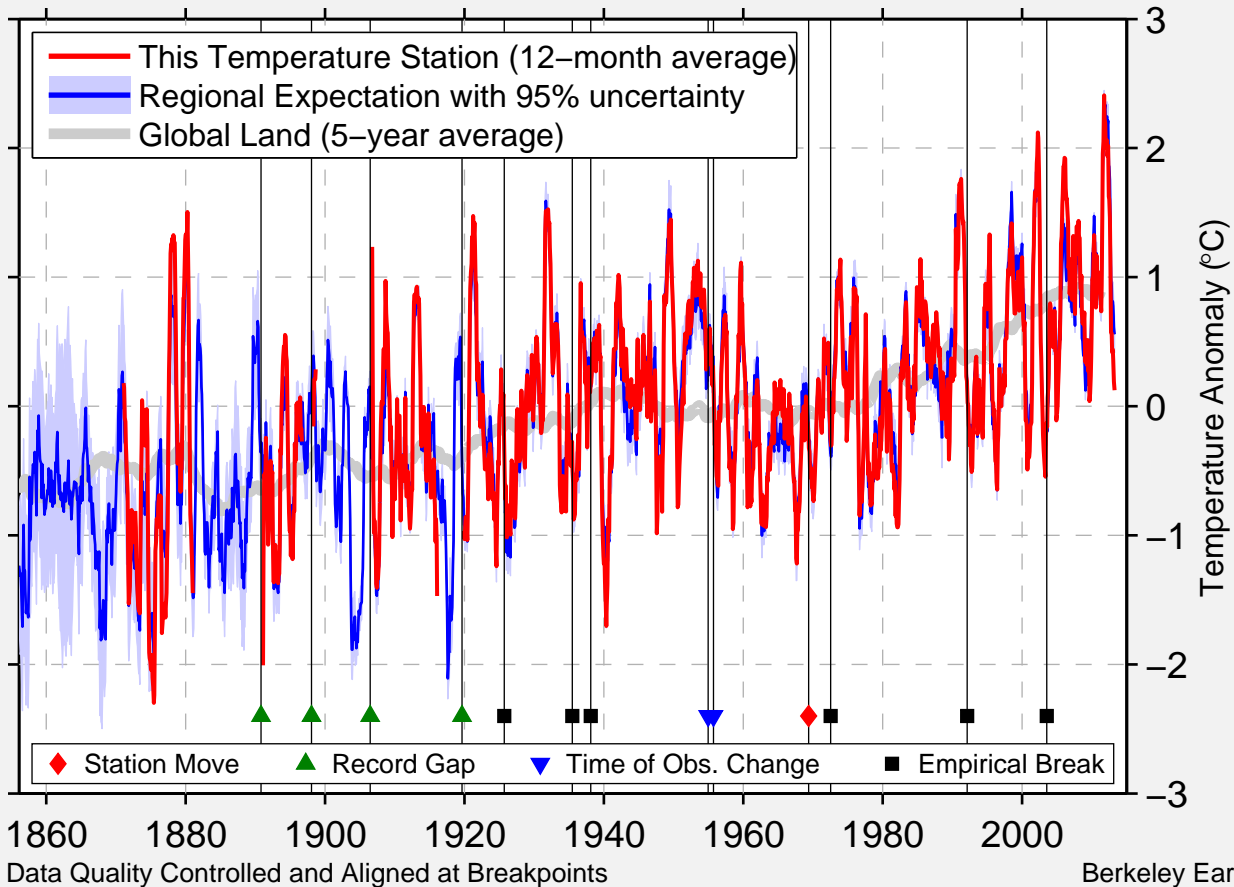

# DOVER

39.203 N, 75.520 W (United States)

Data Quality Controlled and Aligned at Breakpoints

Berkeley Earth