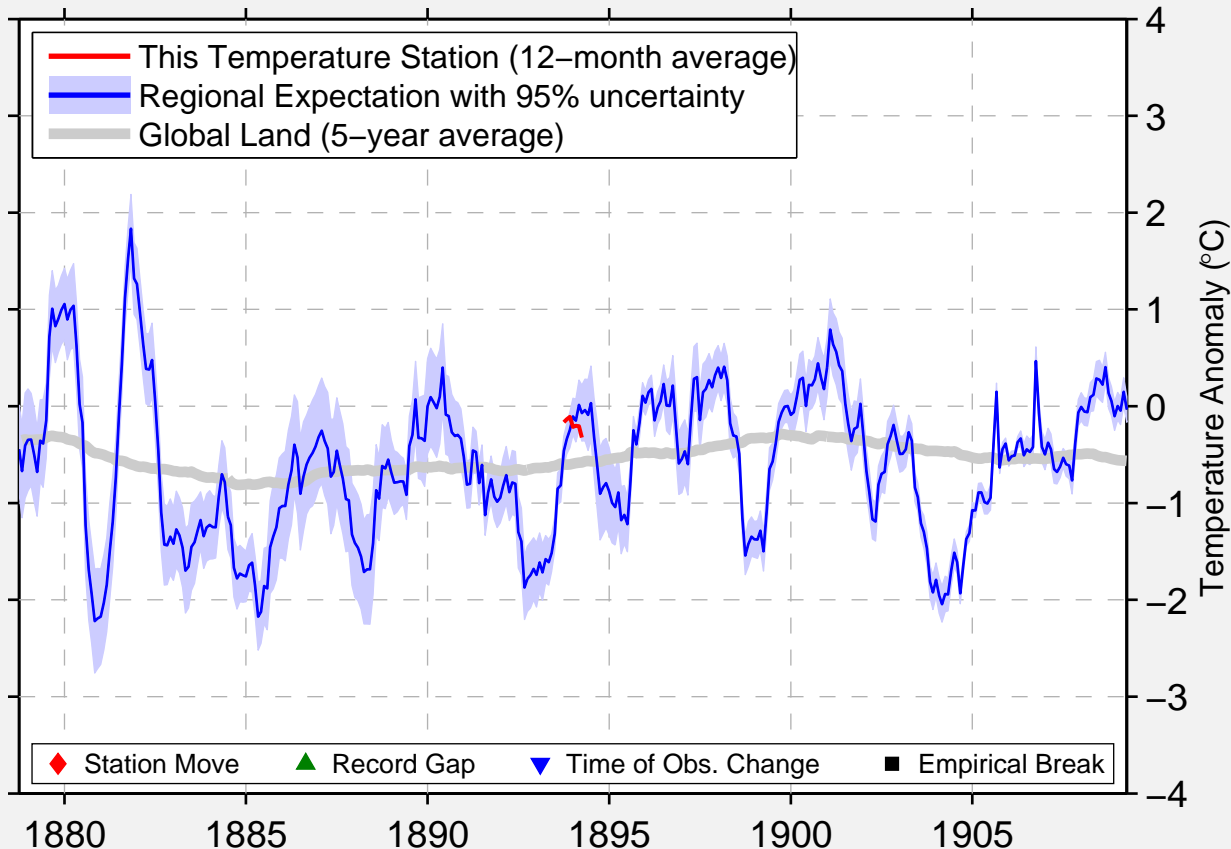

# NEW HARTFORD

39.199 N, 91.270 W (United States)

◆ Station Move    ▲ Record Gap    ▼ Time of Obs. Change    ■ Empirical Break