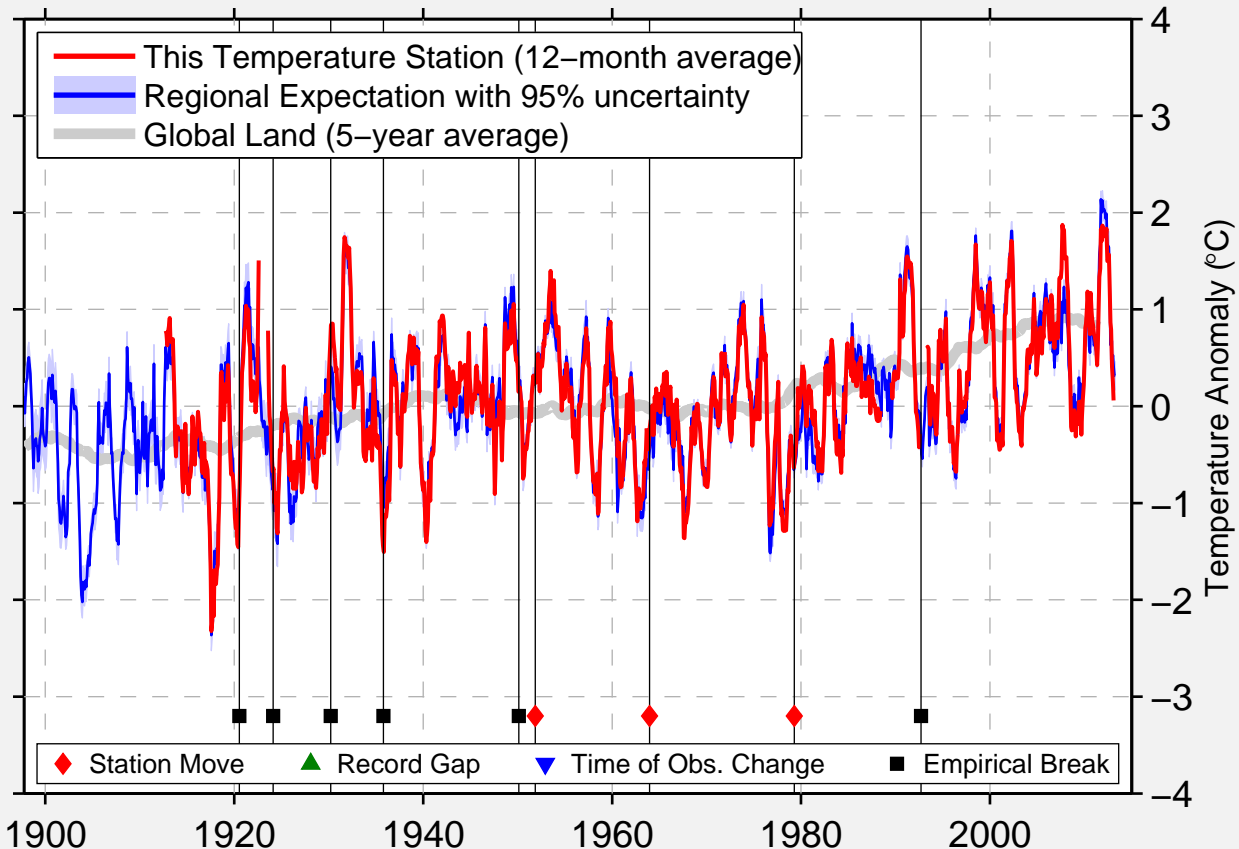

WINCHESTER 7 SE

39.183 N, 78.117 W (United States)

Data Quality Controlled and Aligned at Breakpoints

Berkeley Earth