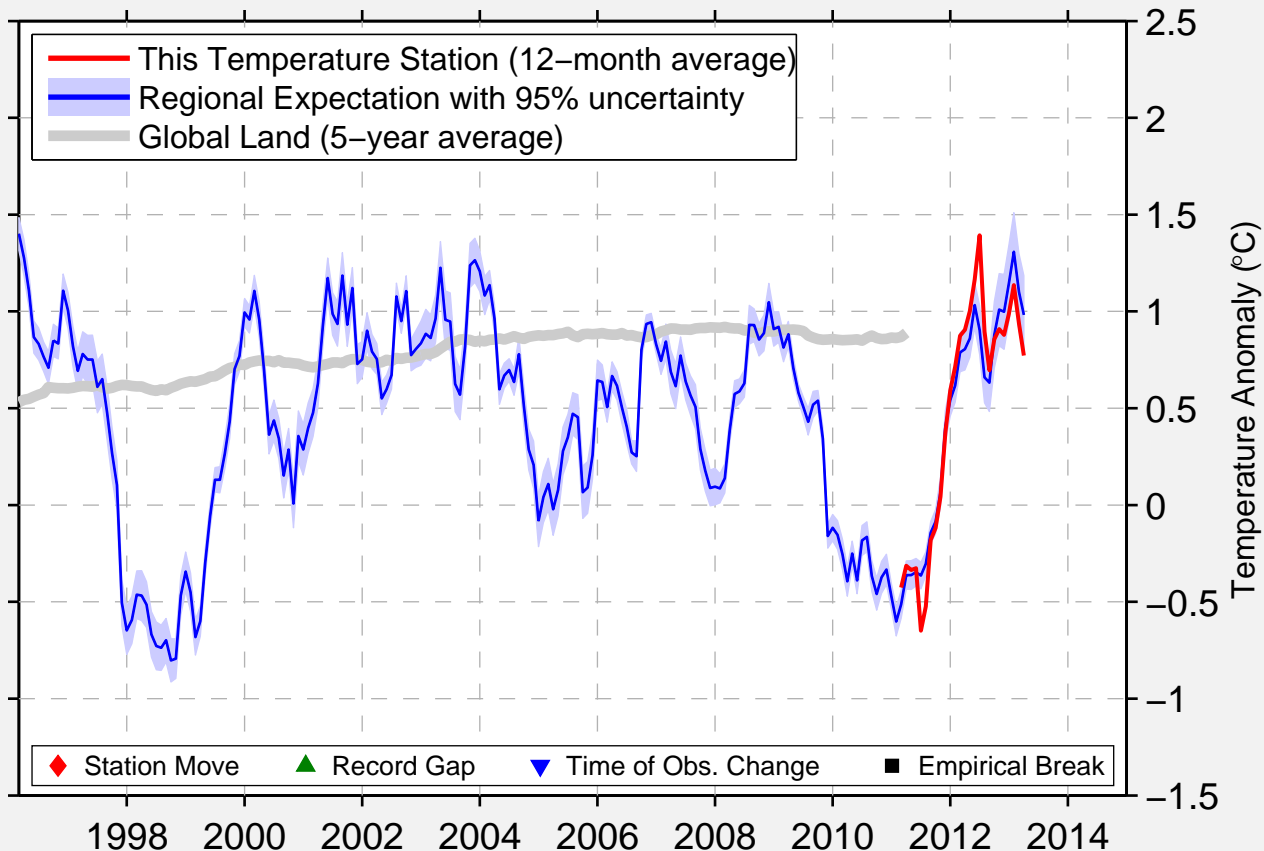

CARSON CITY AIRPORT

39.183 N, 119.733 W (United States)

Data Quality Controlled and Aligned at Breakpoints

Berkeley Earth