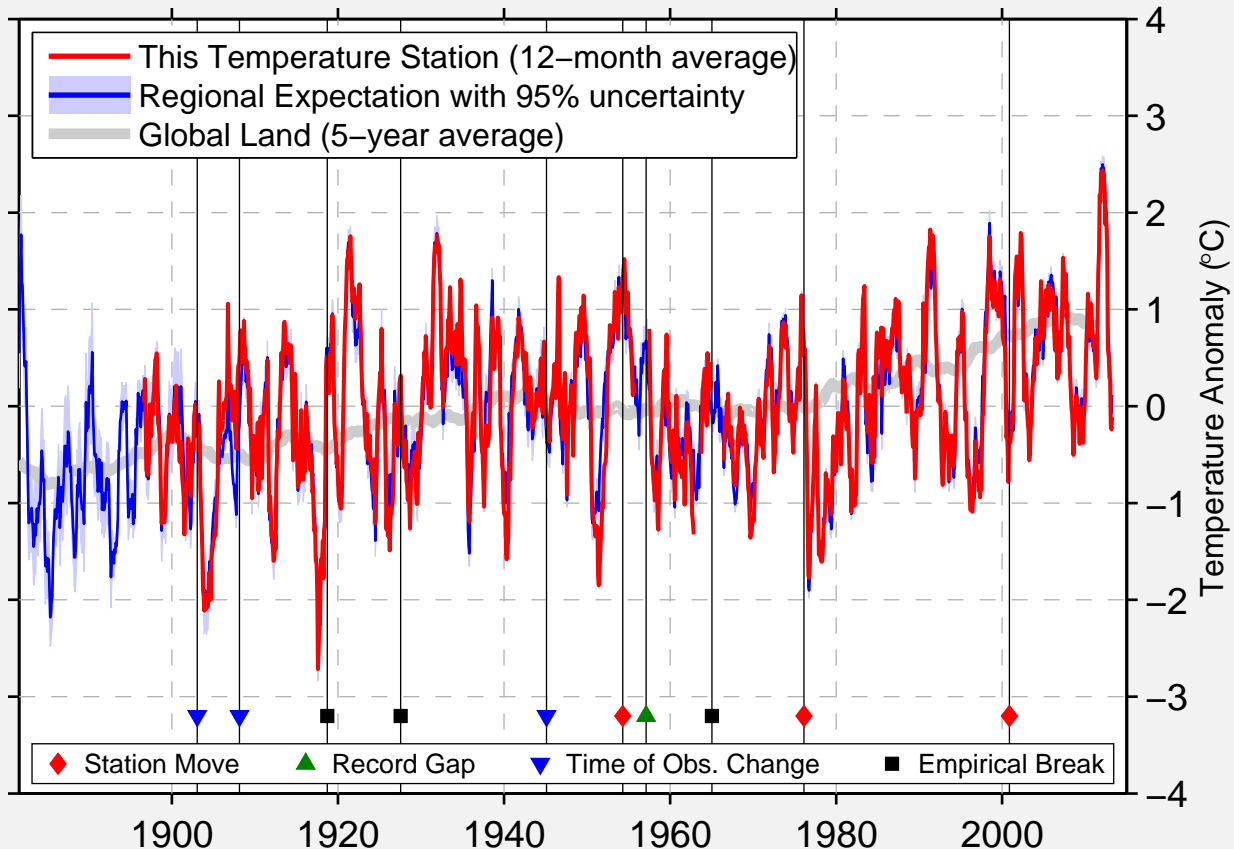

# BLOOMINGTON INDIANA UNIV

39.174 N, 86.521 W (United States)

Data Quality Controlled and Aligned at Breakpoints

Berkeley Earth