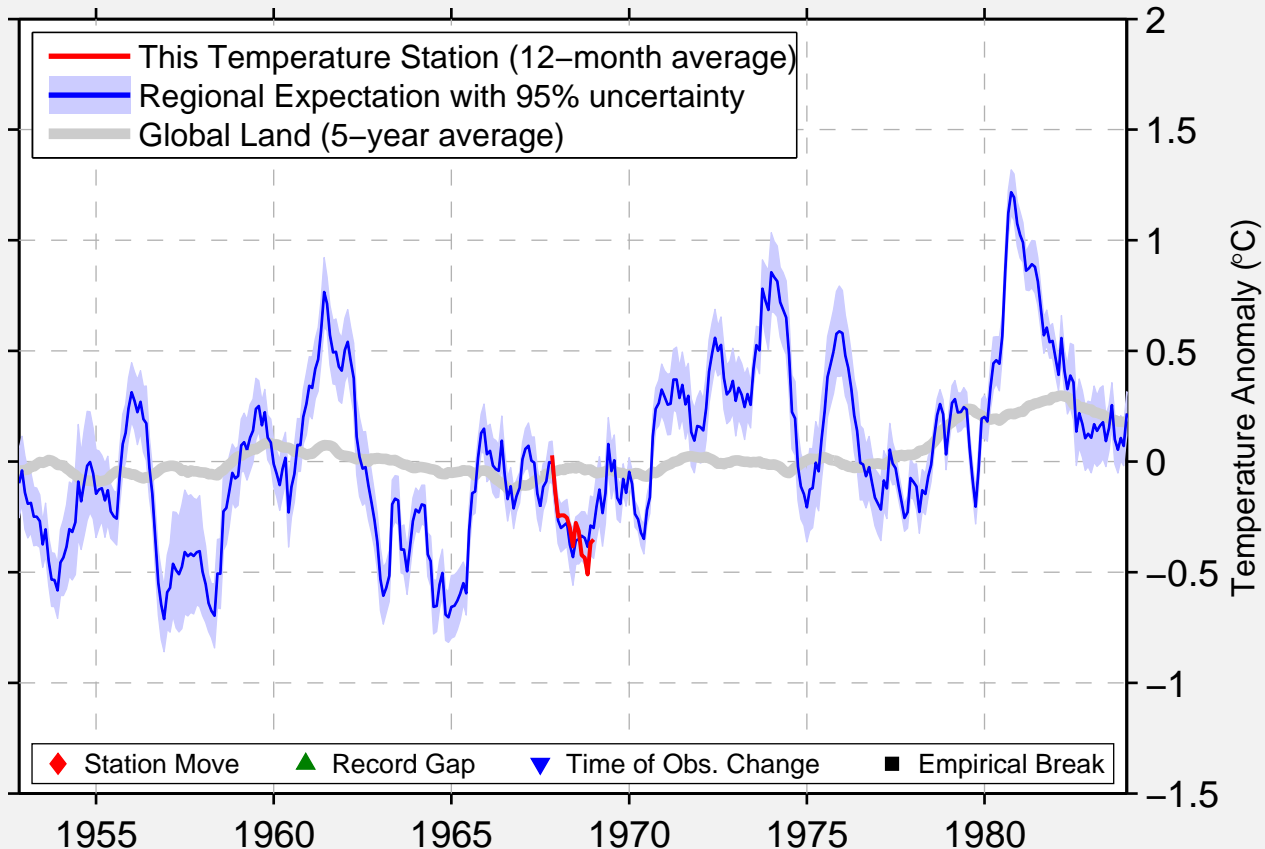

STRATHGORDON (THE KNOB)

42.733 S, 145.983 E (Australia)

Data Quality Controlled and Aligned at Breakpoints

Berkeley Earth