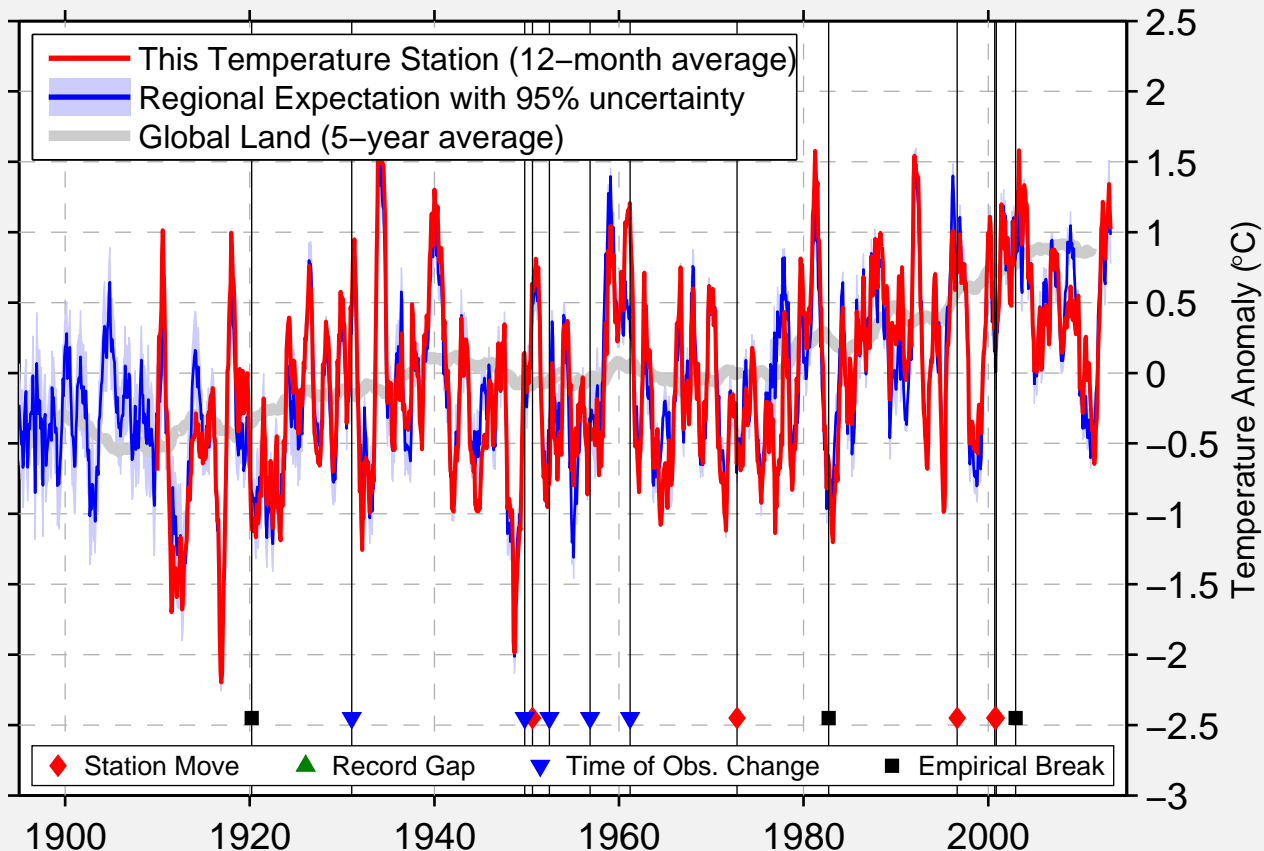

TAHOE CITY

39.172 N, 120.131 W (United States)

Data Quality Controlled and Aligned at Breakpoints

Berkeley Earth