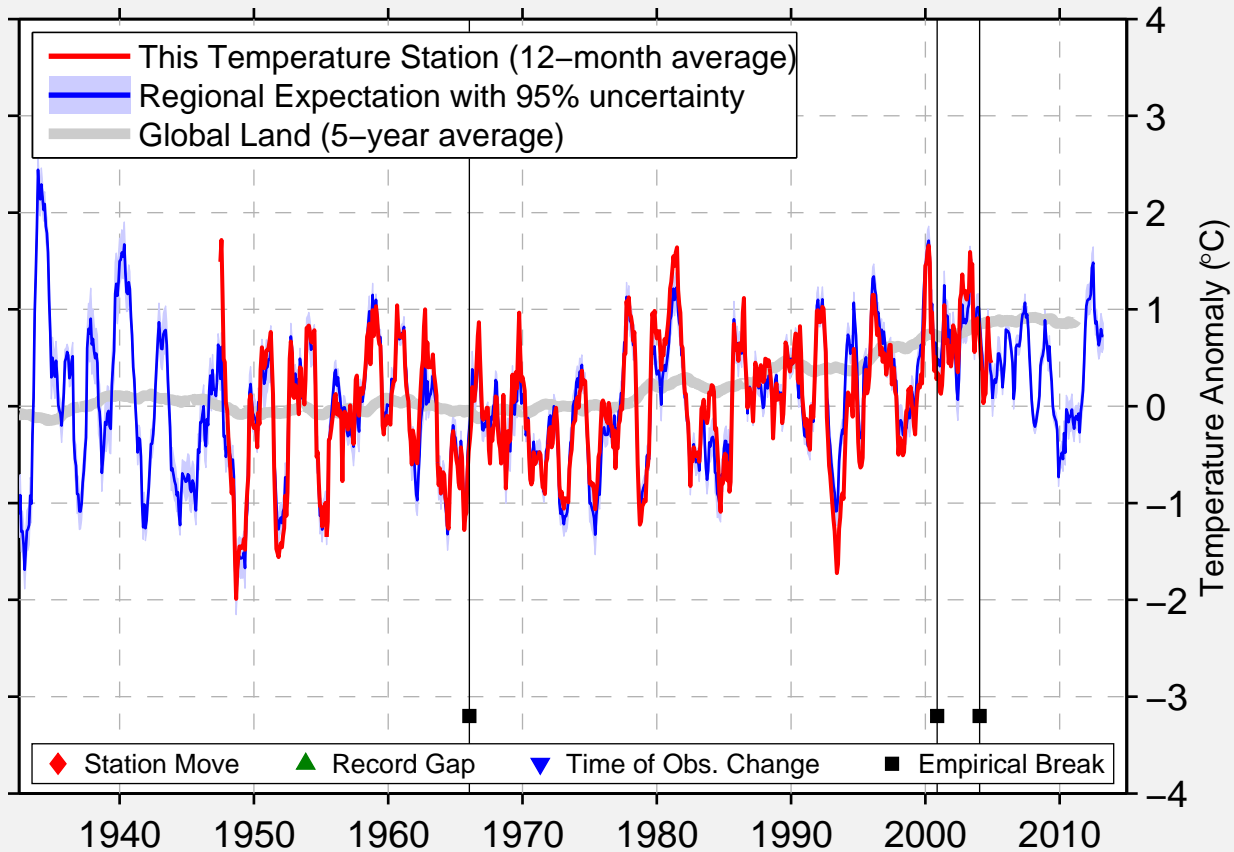

# ELY YELLAND, NV

39.170 N, 114.510 W (United States)

Data Quality Controlled and Aligned at Breakpoints

Berkeley Earth