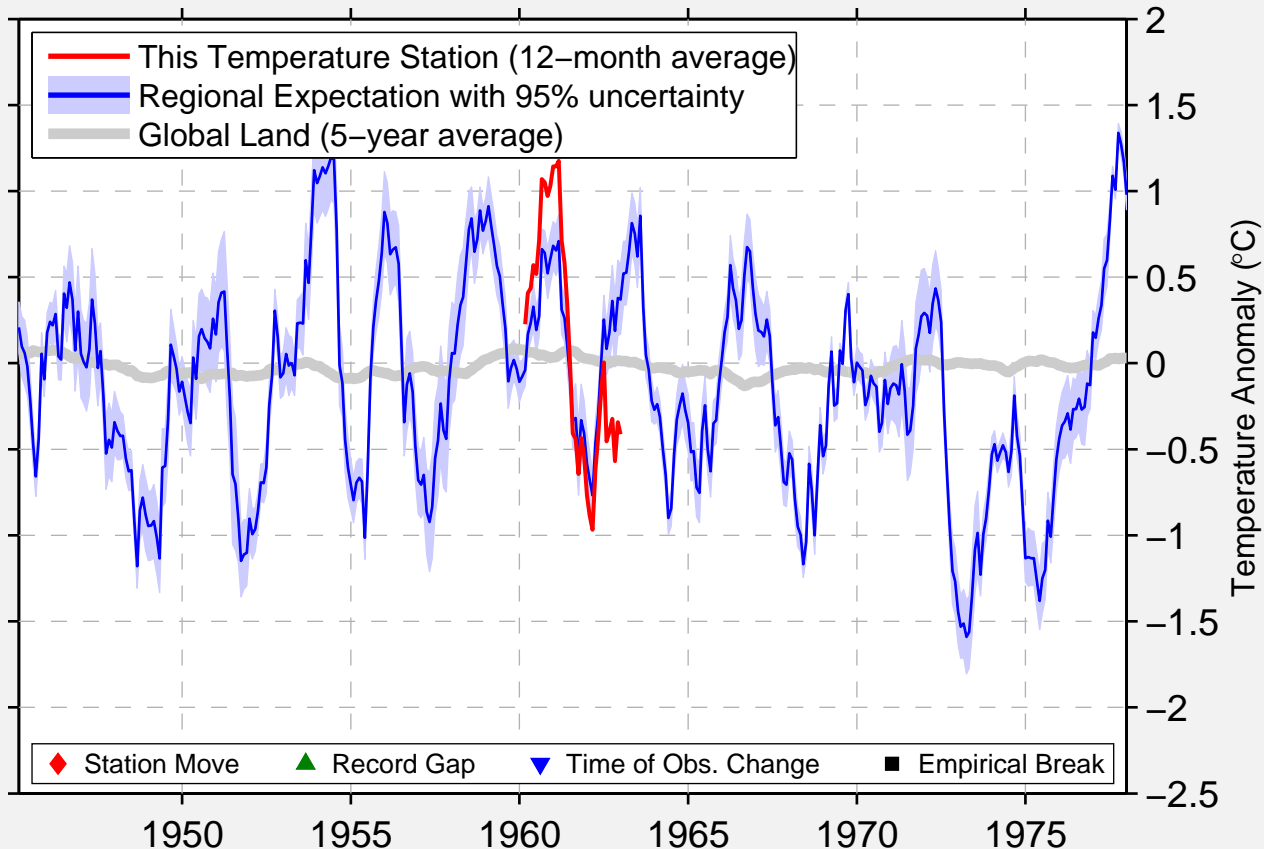

# HARLEY DOME

39.167 N, 109.133 W (United States)

Data Quality Controlled and Aligned at Breakpoints

Berkeley Earth