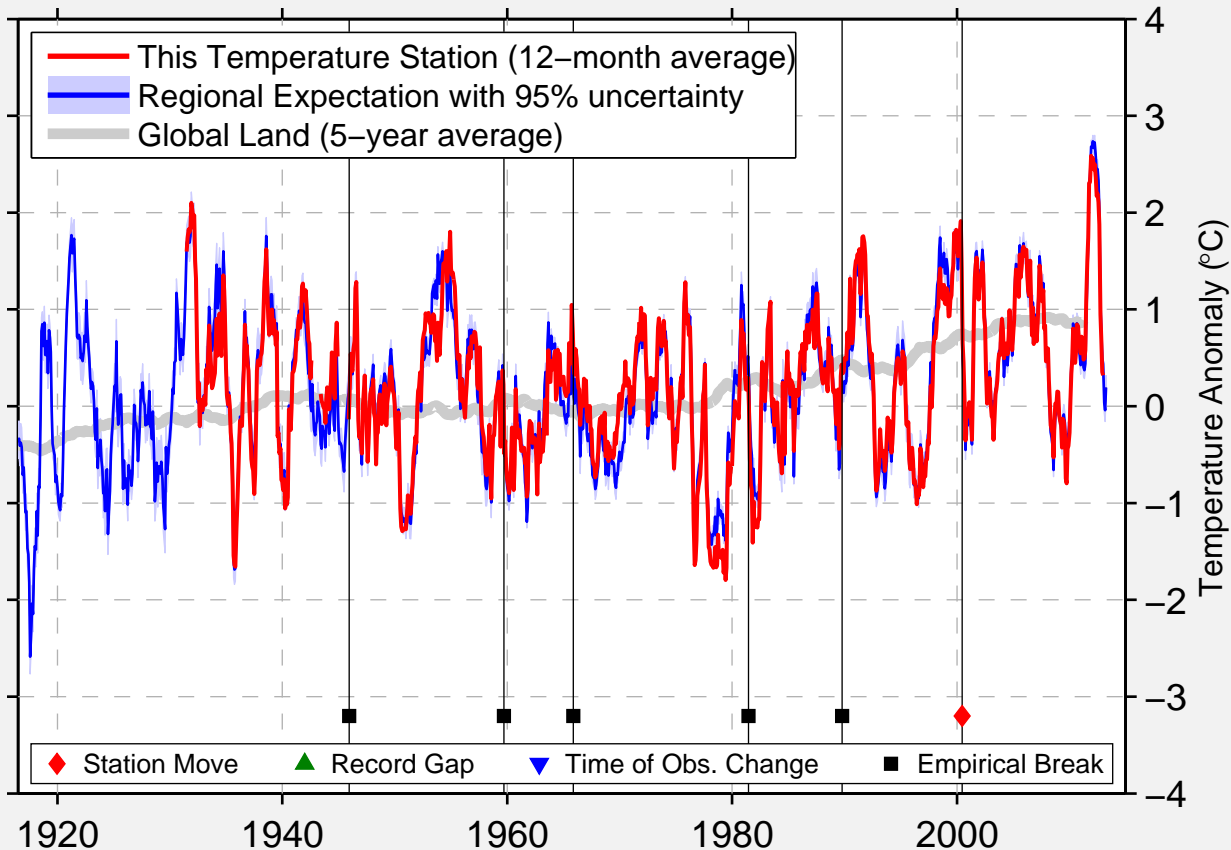

ELSBERRY 1 S

39.151 N, 90.785 W (United States)

Data Quality Controlled and Aligned at Breakpoints

Berkeley Earth