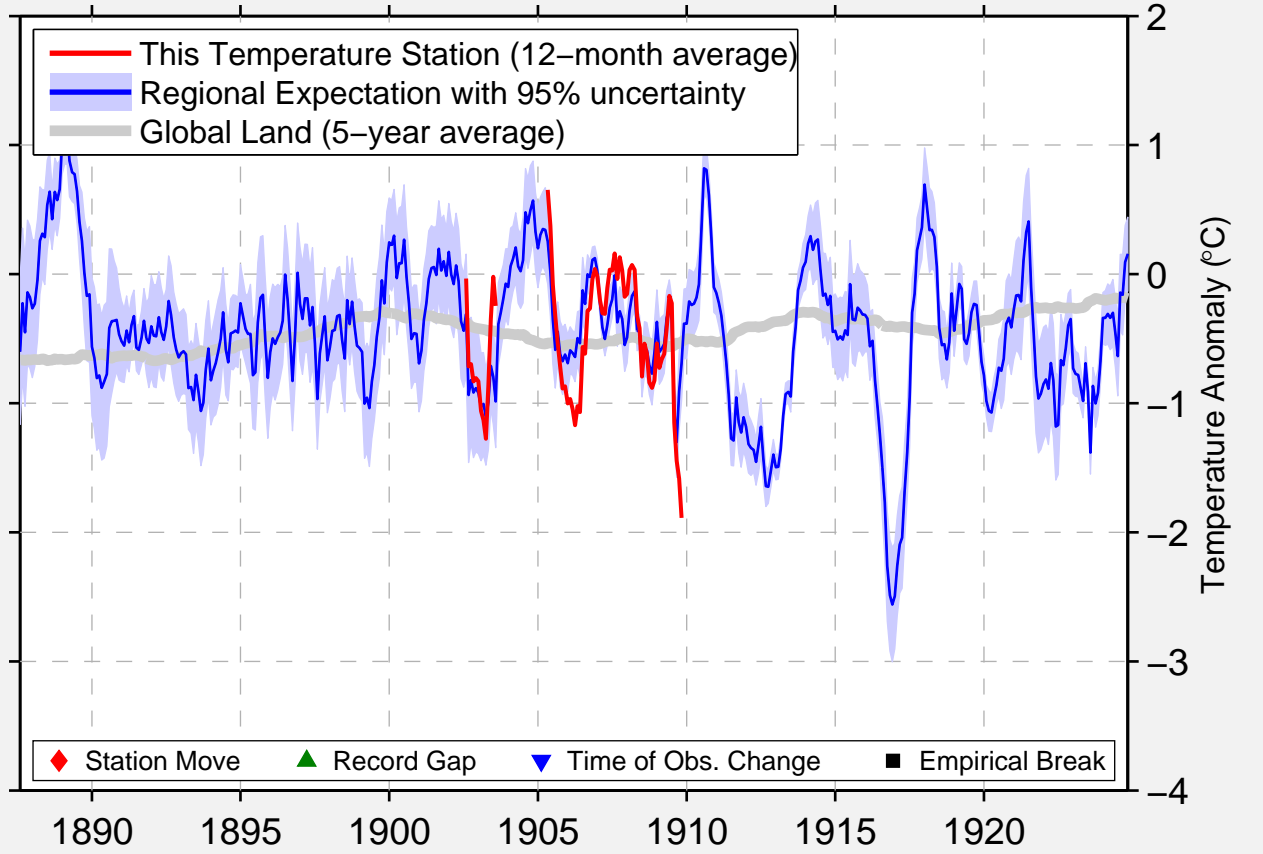

WABUSKA

39.150 N, 119.183 W (United States)

Data Quality Controlled and Aligned at Breakpoints

Berkeley Earth