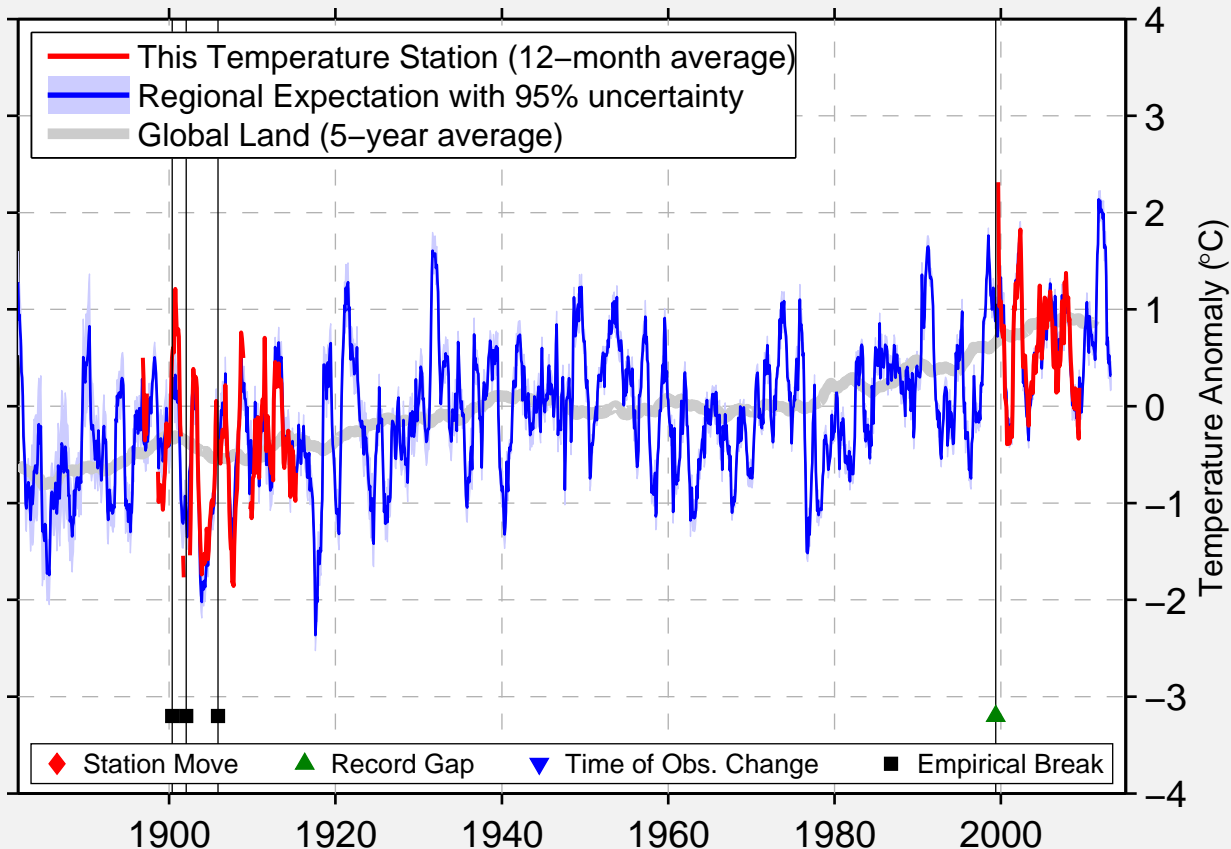

# PHILIPPI

39.146 N, 80.041 W (United States)

Data Quality Controlled and Aligned at Breakpoints

Berkeley Earth