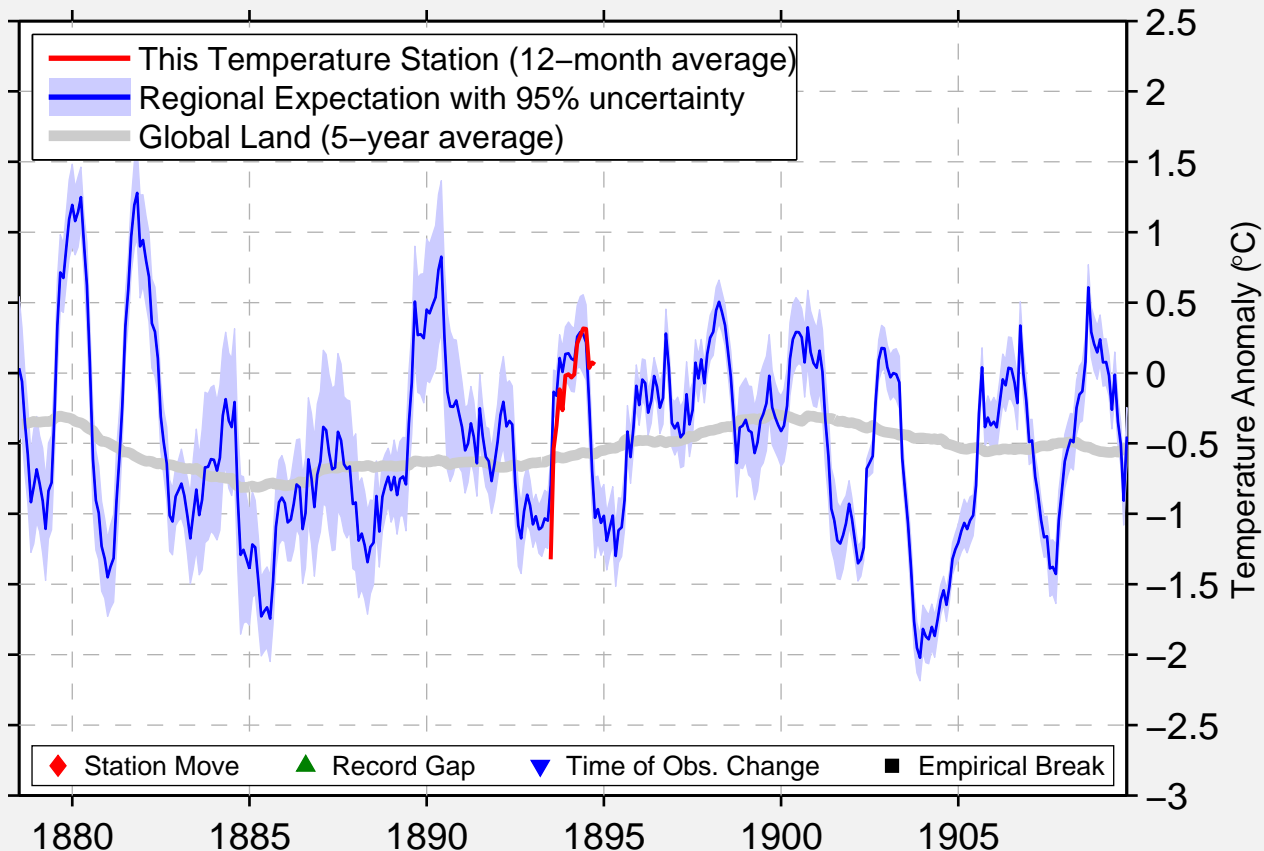

NOTTOWAY COURT HOUSE

39.133 N, 78.117 W (United States)

Data Quality Controlled and Aligned at Breakpoints

Berkeley Earth