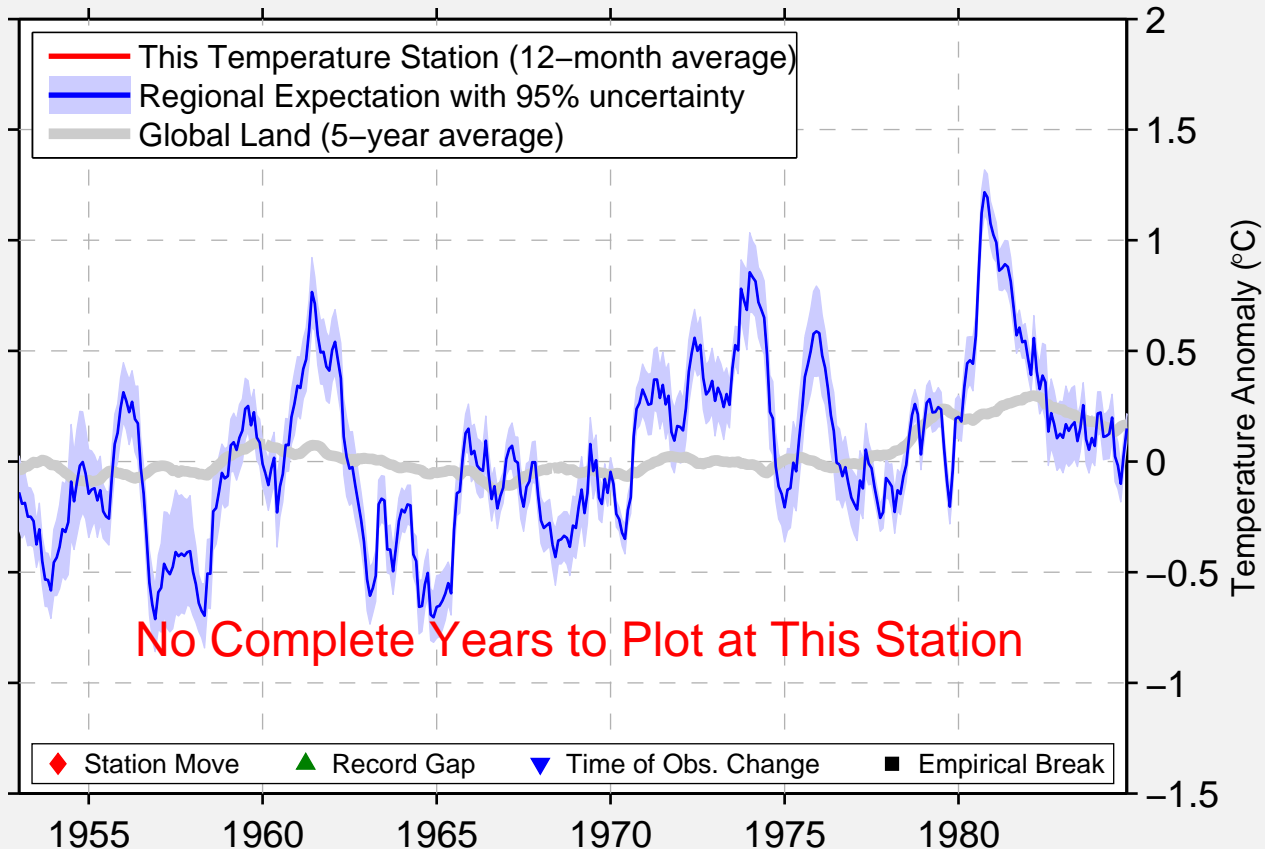

CLAREMONT HIGH SCHOOL

42.800 S, 147.267 E (Australia)

No Complete Years to Plot at This Station

◆ Station Move ▲ Record Gap ▼ Time of Obs. Change ■ Empirical Break