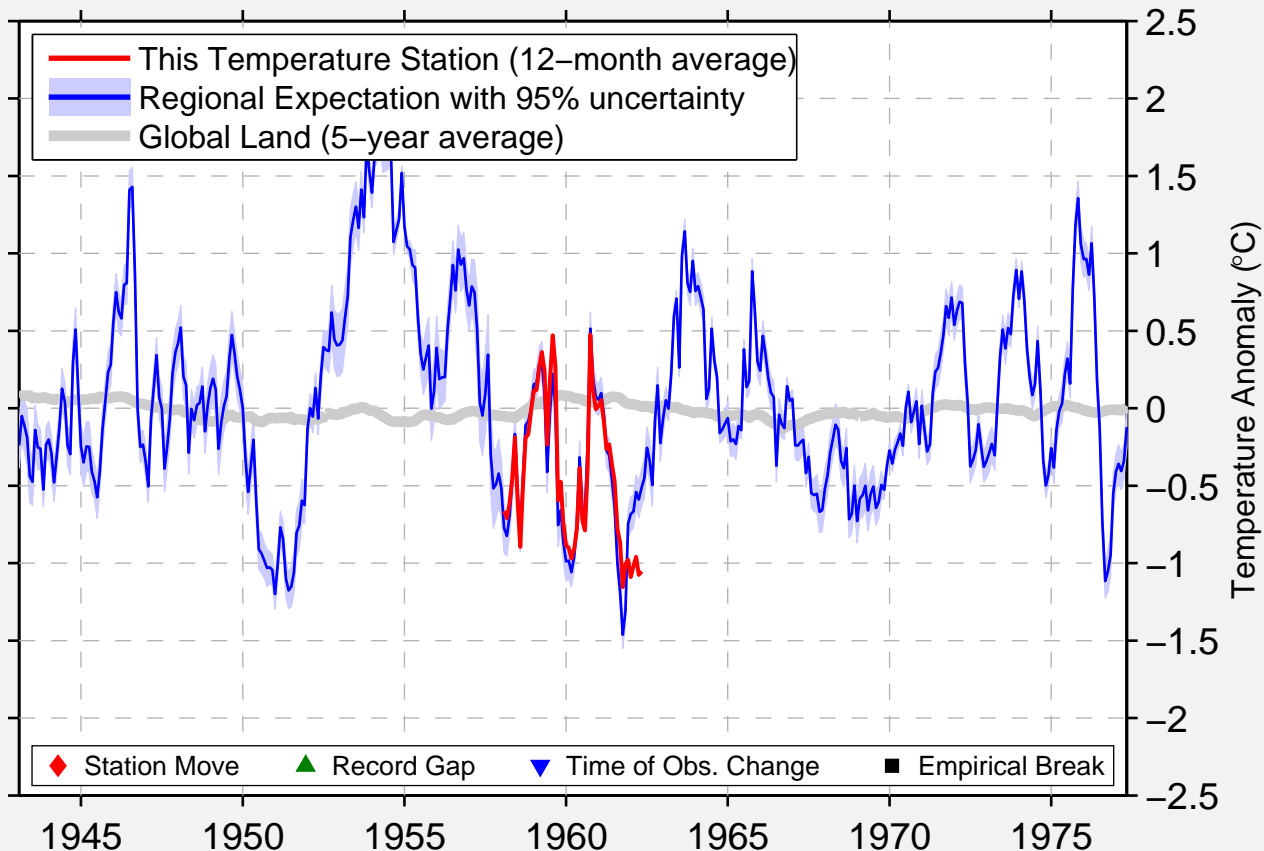

# FAYETTE EXP LAGOON

39.133 N, 92.667 W (United States)

Data Quality Controlled and Aligned at Breakpoints

Berkeley Earth