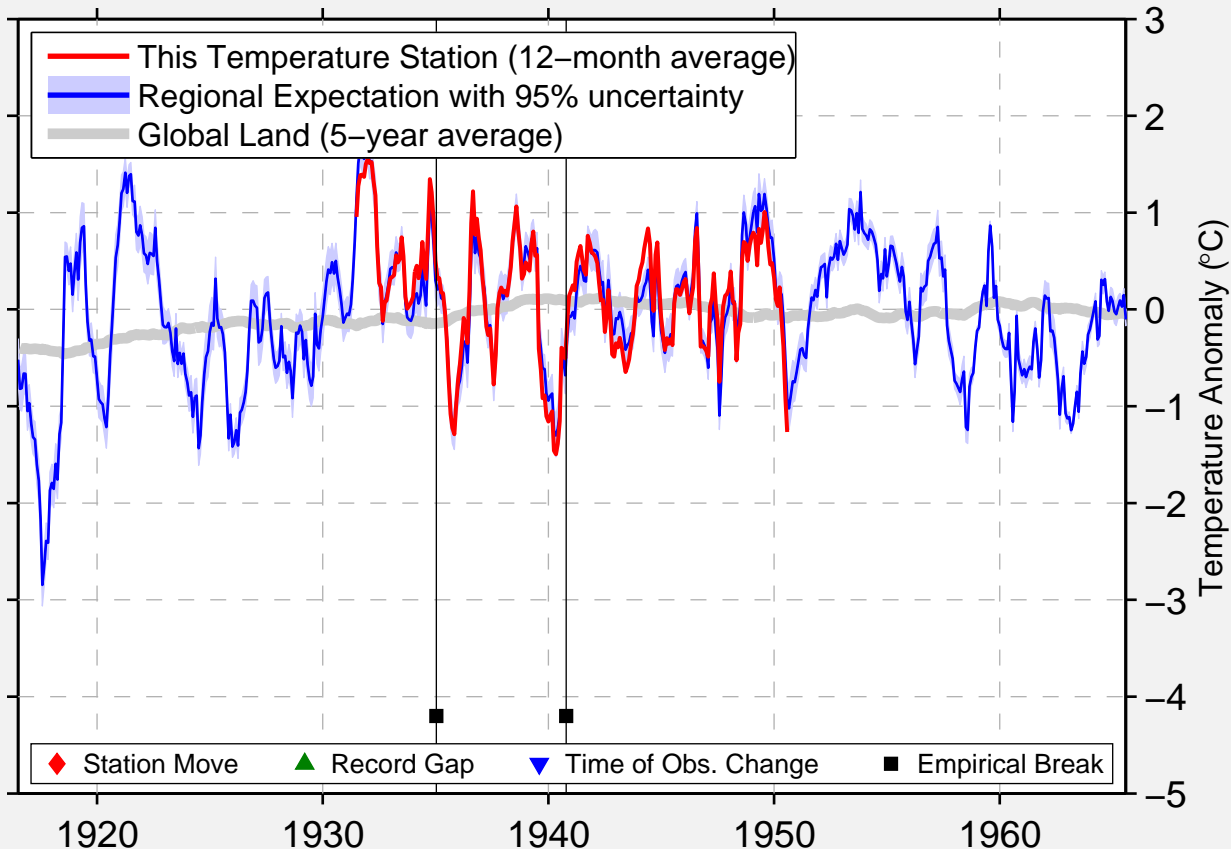

BATAVIA 4 N

39.117 N, 84.167 W (United States)

Data Quality Controlled and Aligned at Breakpoints

Berkeley Earth