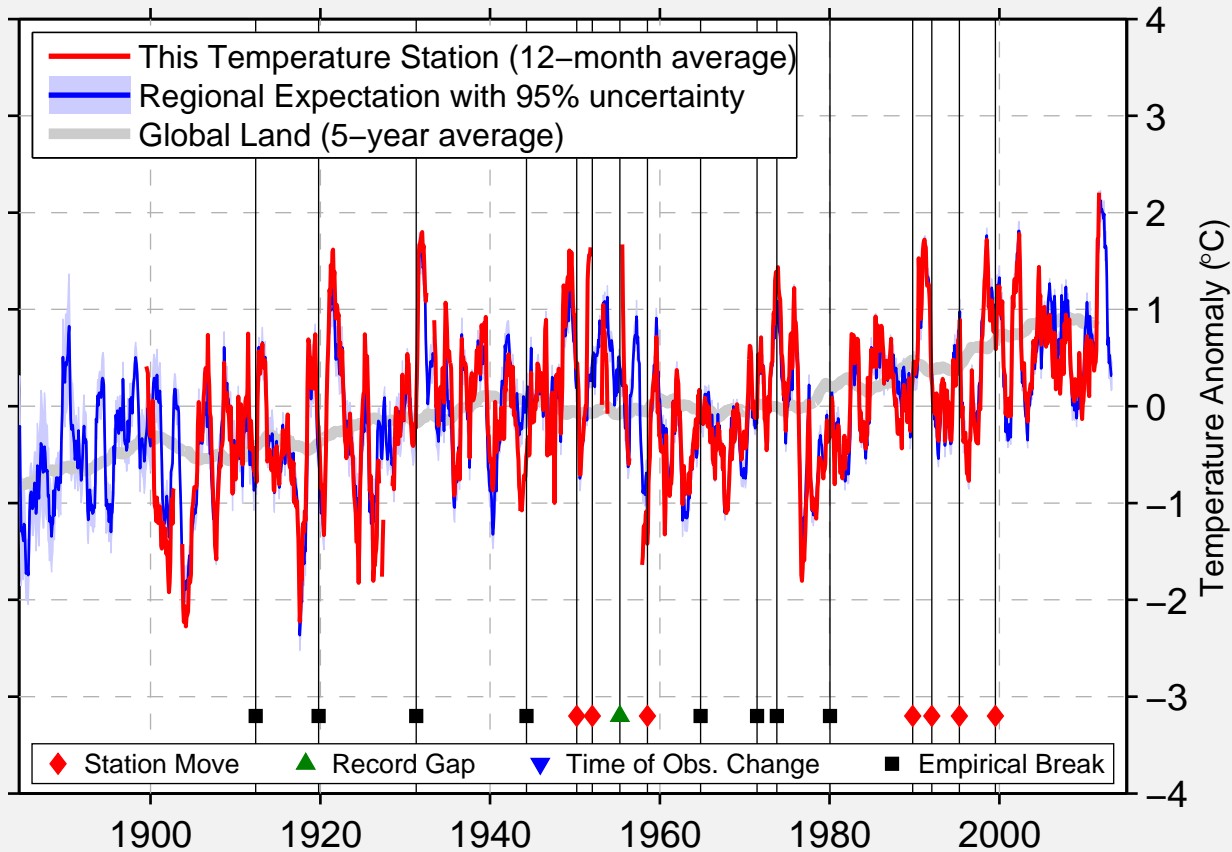

PARSONS 1 NE

39.108 N, 79.675 W (United States)

Data Quality Controlled and Aligned at Breakpoints

Berkeley Earth