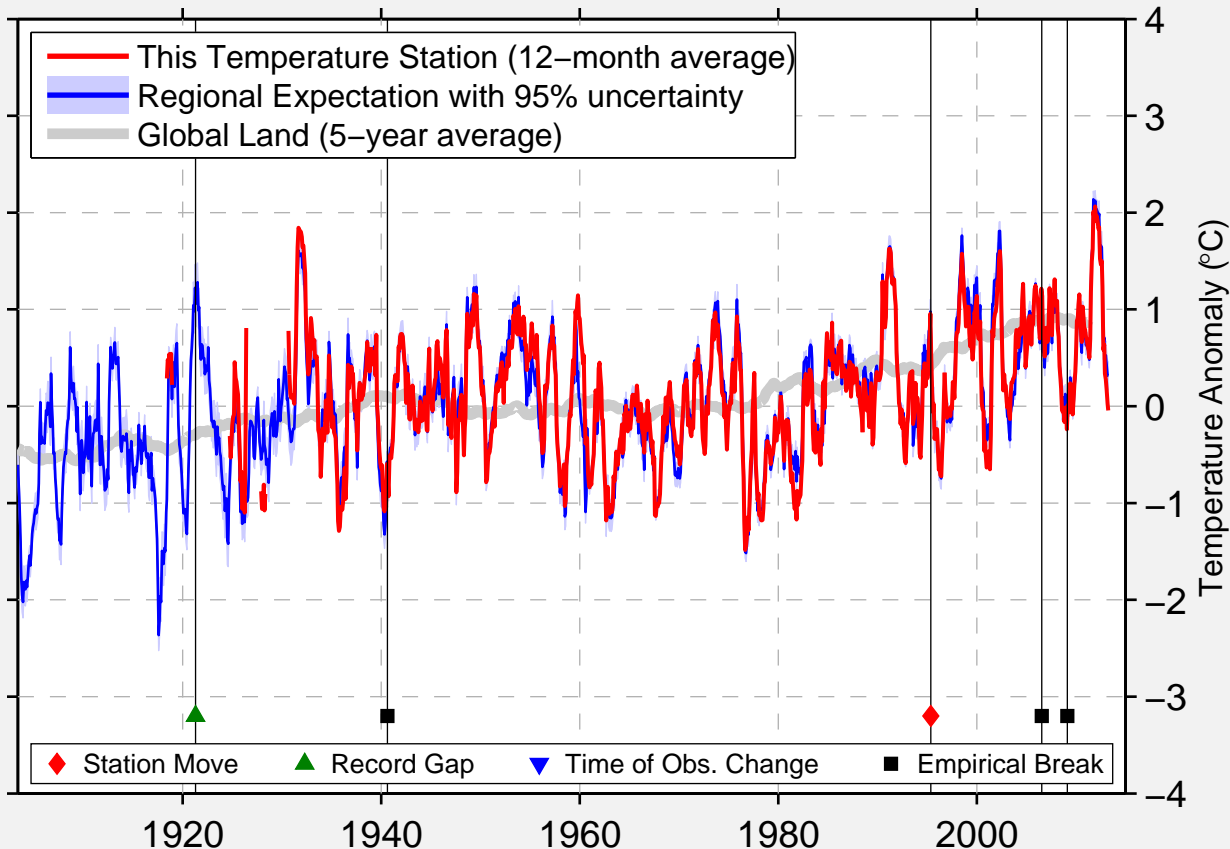

WARDENSVILLE R M FARM

39.103 N, 78.583 W (United States)

Data Quality Controlled and Aligned at Breakpoints

Berkeley Earth