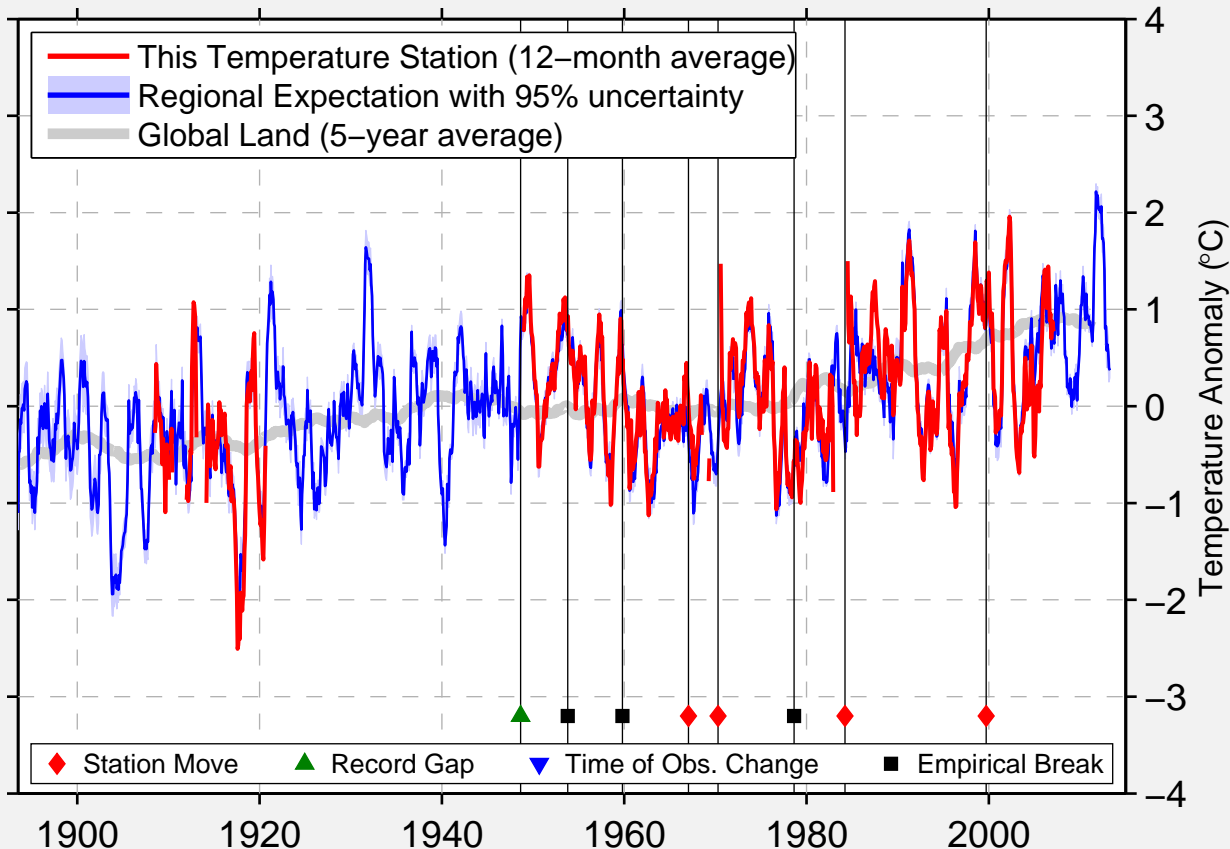

ROCKVILLE 1 NE

39.100 N, 77.120 W (United States)

Data Quality Controlled and Aligned at Breakpoints

Berkeley Earth