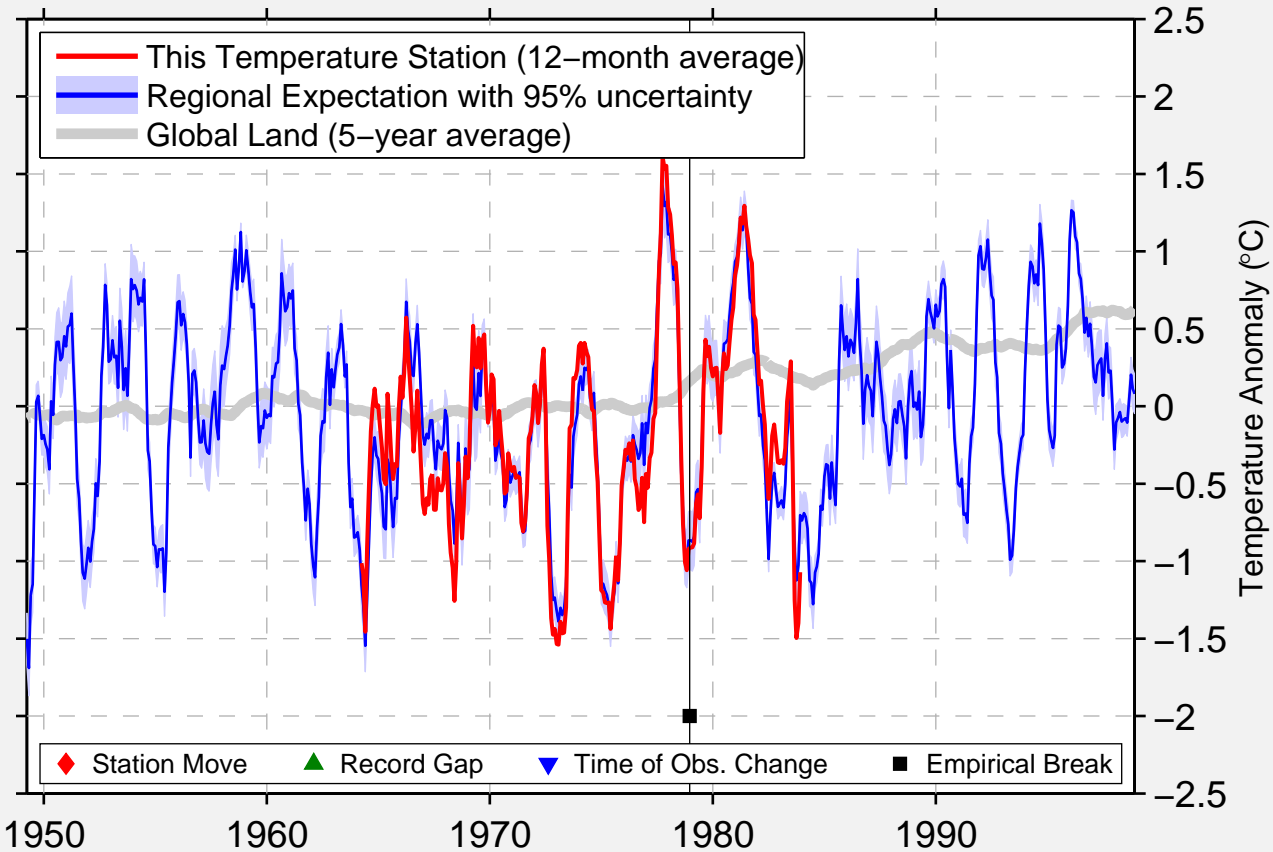

CLEAR LAKE REFUGE

39.100 N, 112.617 W (United States)

Data Quality Controlled and Aligned at Breakpoints

Berkeley Earth