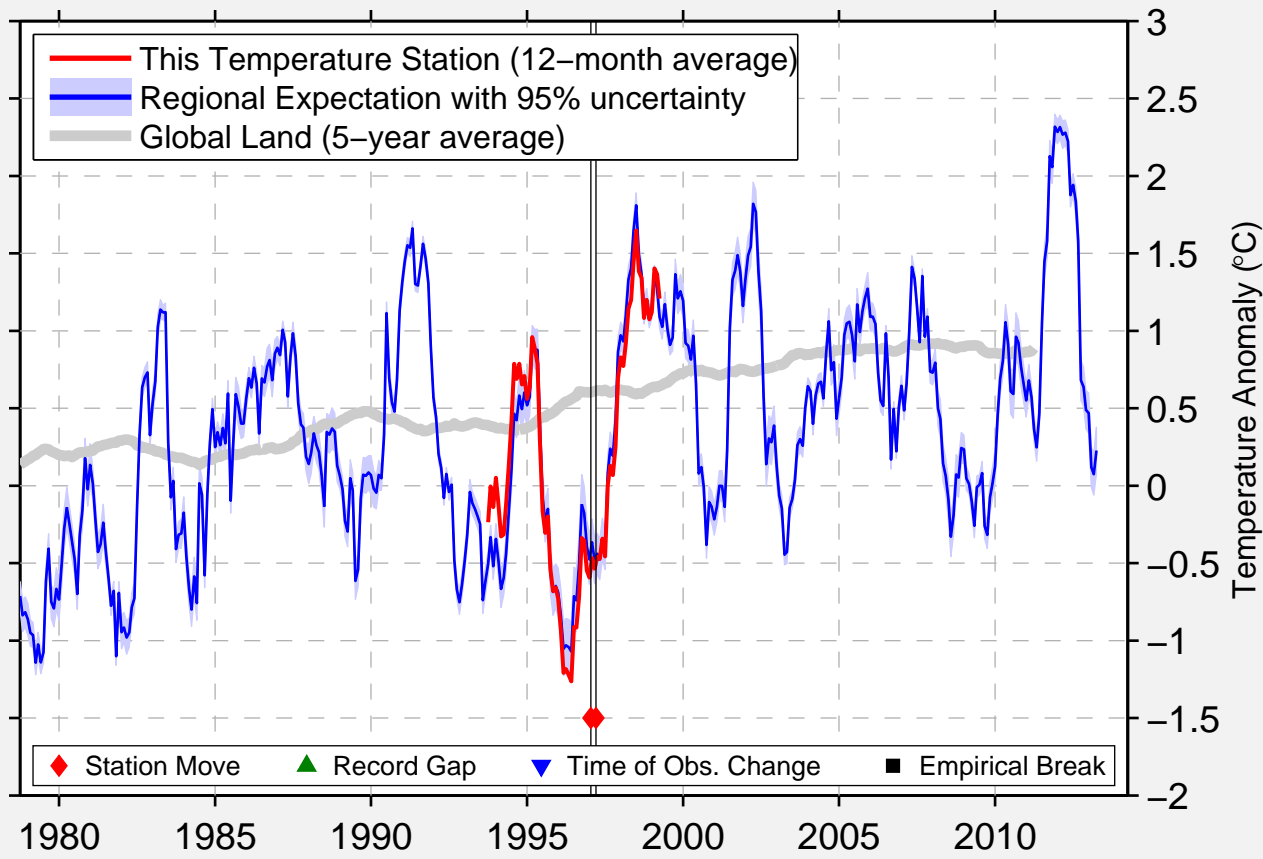

LAWRENCEBURG

39.092 N, 84.856 W (United States)

◆ Station Move ▲ Record Gap ▼ Time of Obs. Change ■ Empirical Break