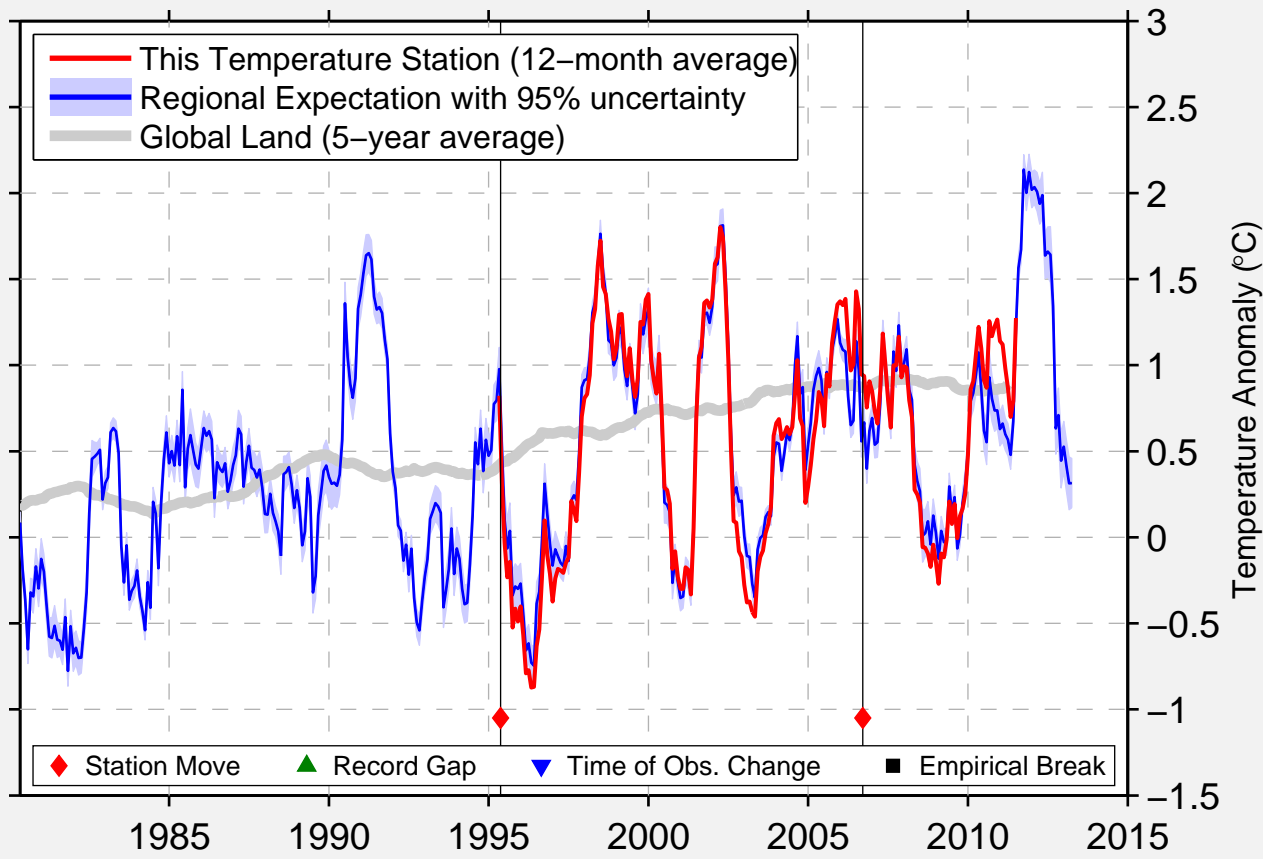

STAR TANNERY

39.083 N, 78.435 W (United States)

Data Quality Controlled and Aligned at Breakpoints

Berkeley Earth