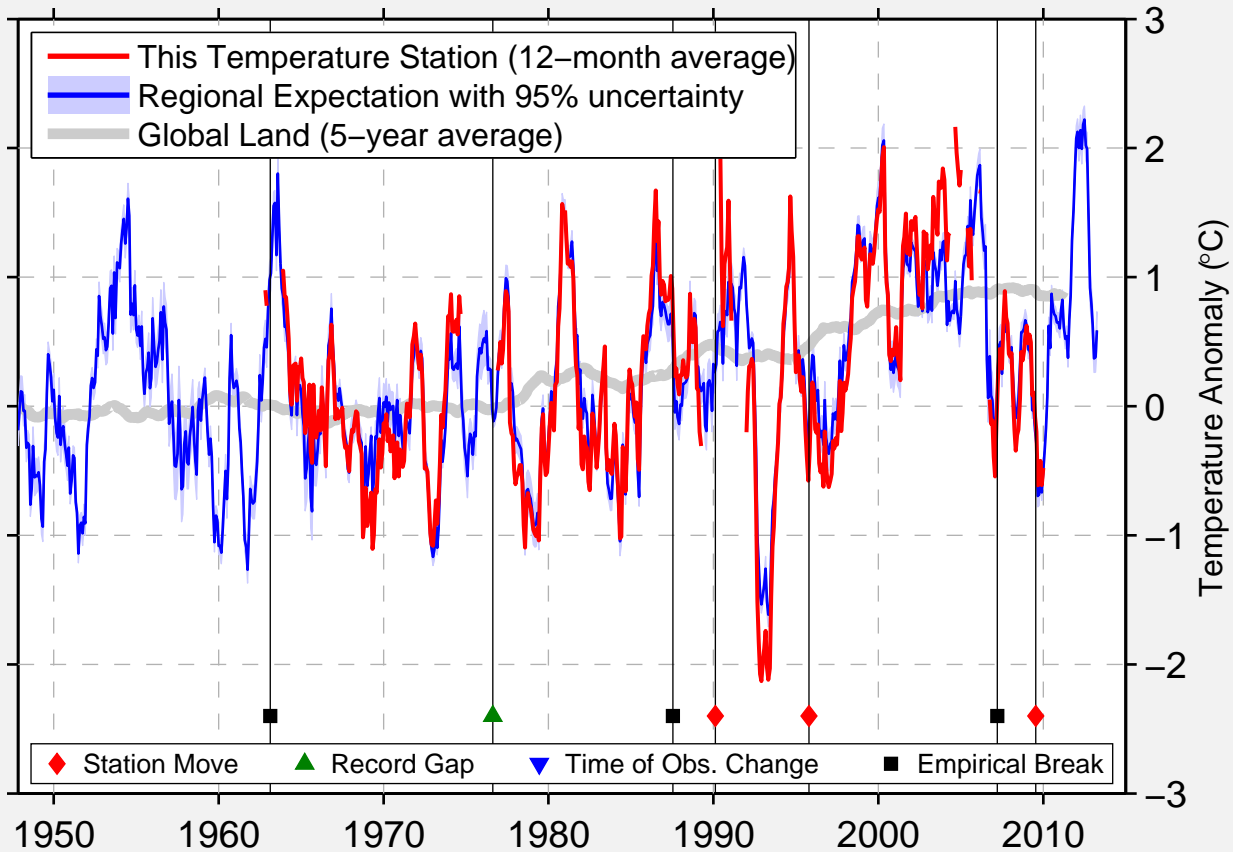

WINONA

39.059 N, 101.244 W (United States)

Data Quality Controlled and Aligned at Breakpoints

Berkeley Earth