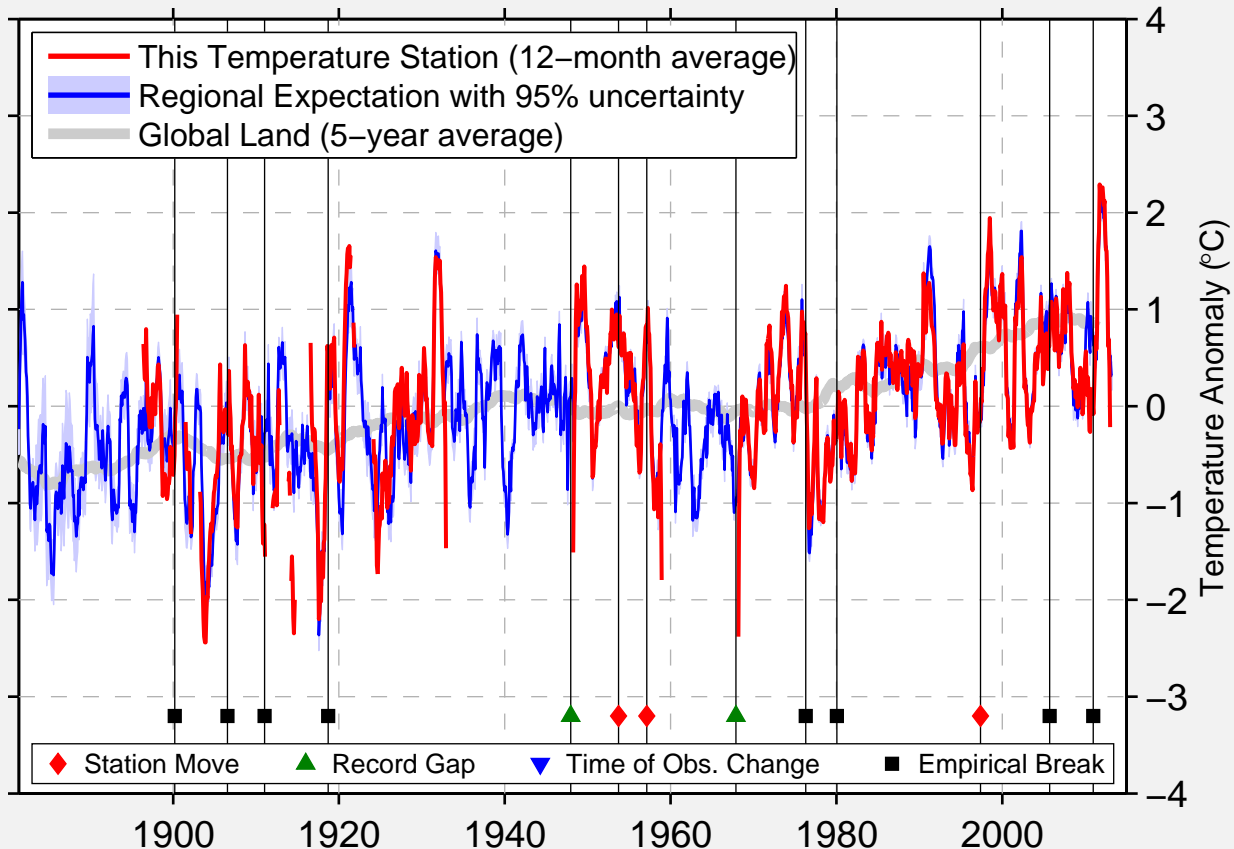

# MOOREFIELD 1 SSE

39.046 N, 78.966 W (United States)

Data Quality Controlled and Aligned at Breakpoints

Berkeley Earth