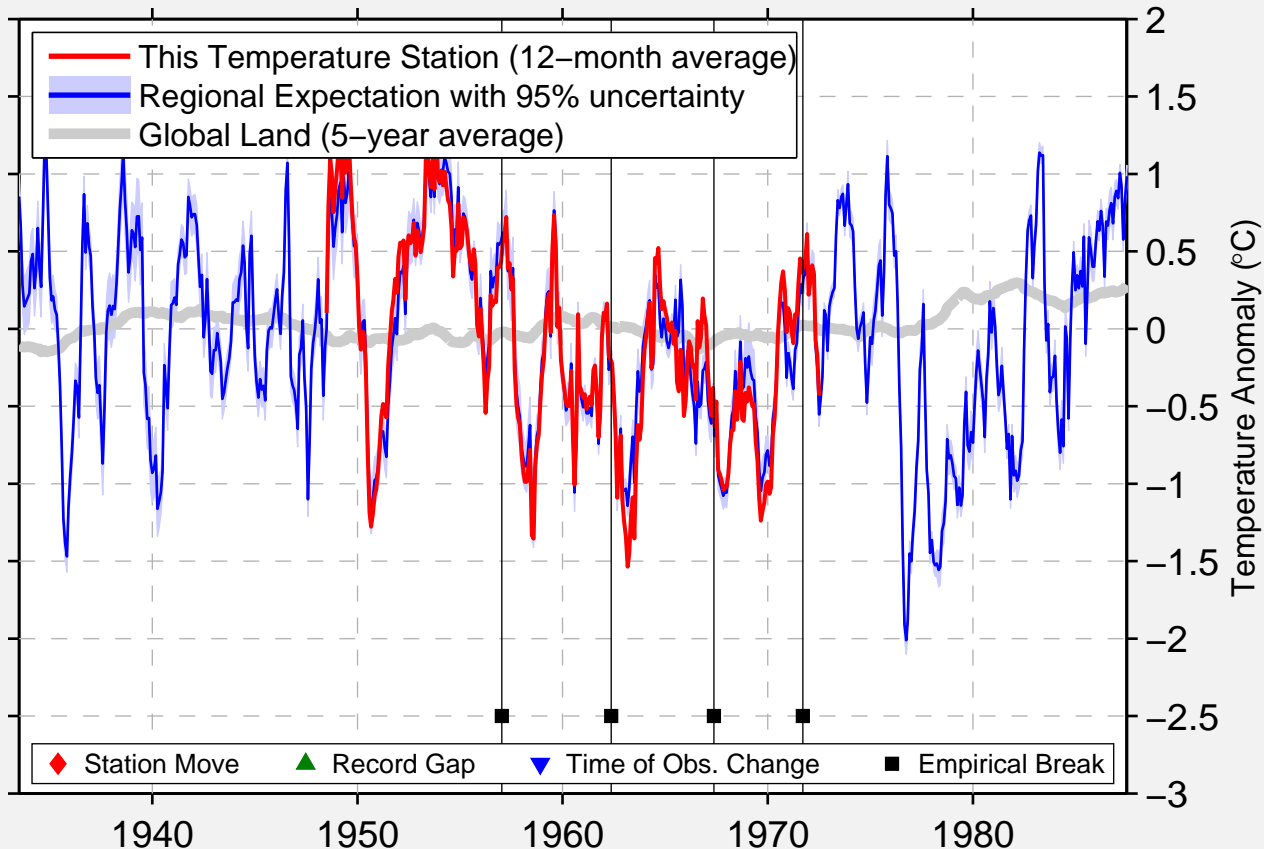

CINCINNATI GREATER CINCINNATI

39.043 N, 84.672 W (United States)

Data Quality Controlled and Aligned at Breakpoints

Berkeley Earth