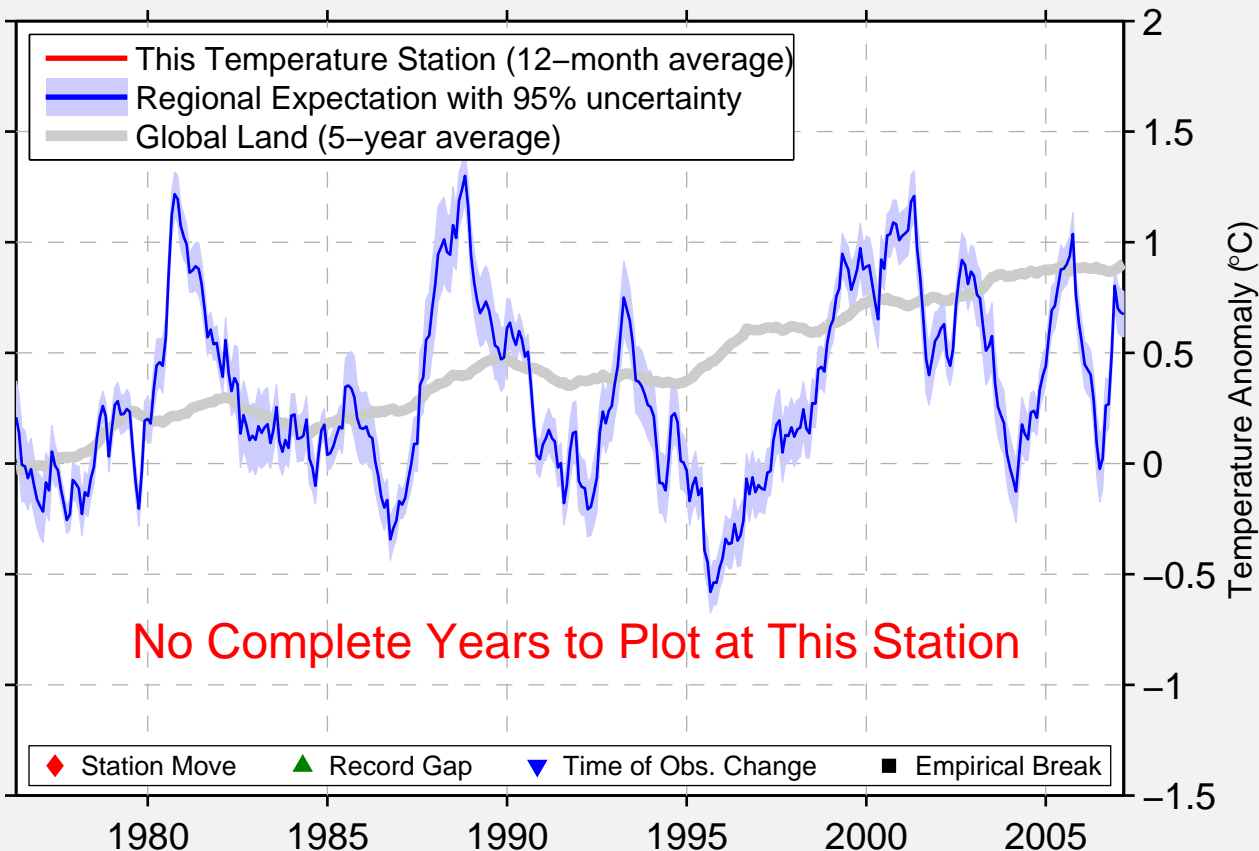

HUONVILLE NORTH

43.030 S, 147.052 E (Australia)

No Complete Years to Plot at This Station

◆ Station Move ▲ Record Gap ▼ Time of Obs. Change ■ Empirical Break