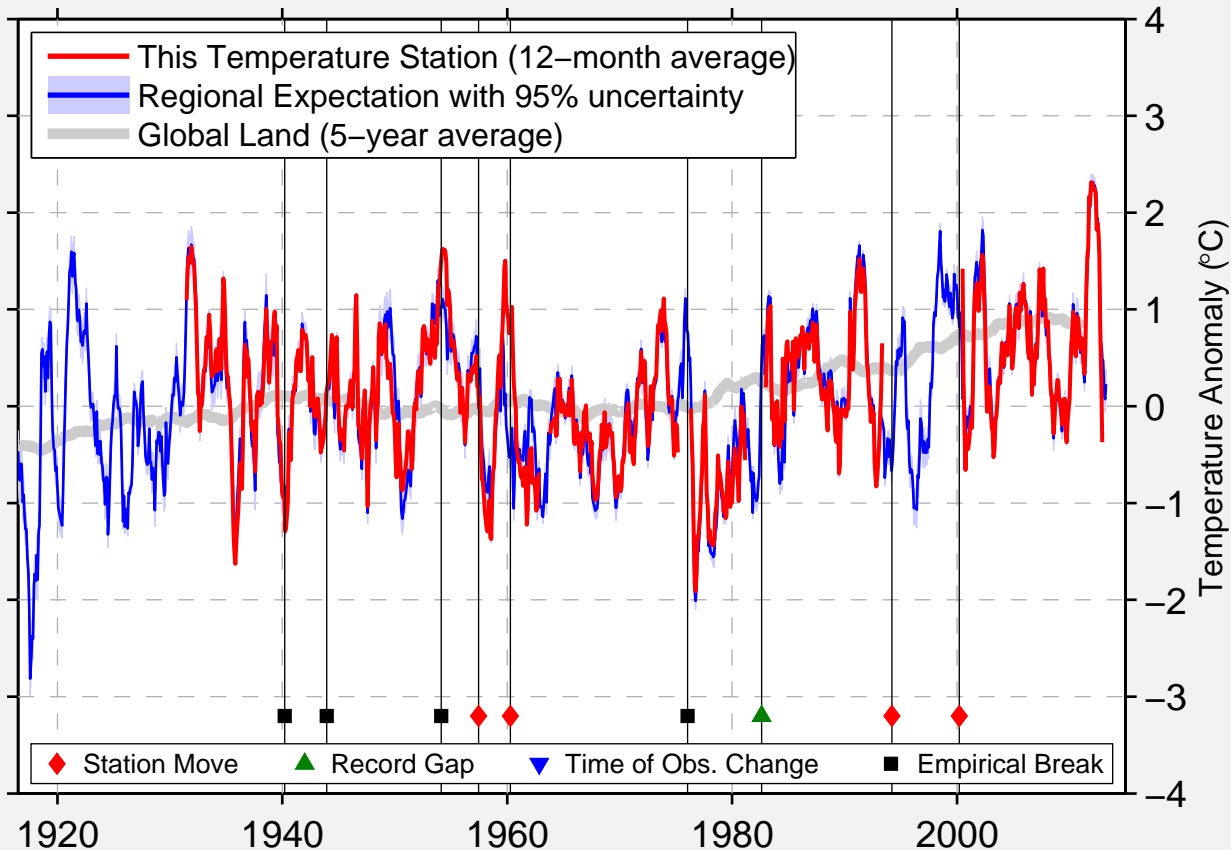

NORTH VERNON 2 ESE

39.022 N, 85.621 W (United States)

Data Quality Controlled and Aligned at Breakpoints

Berkeley Earth