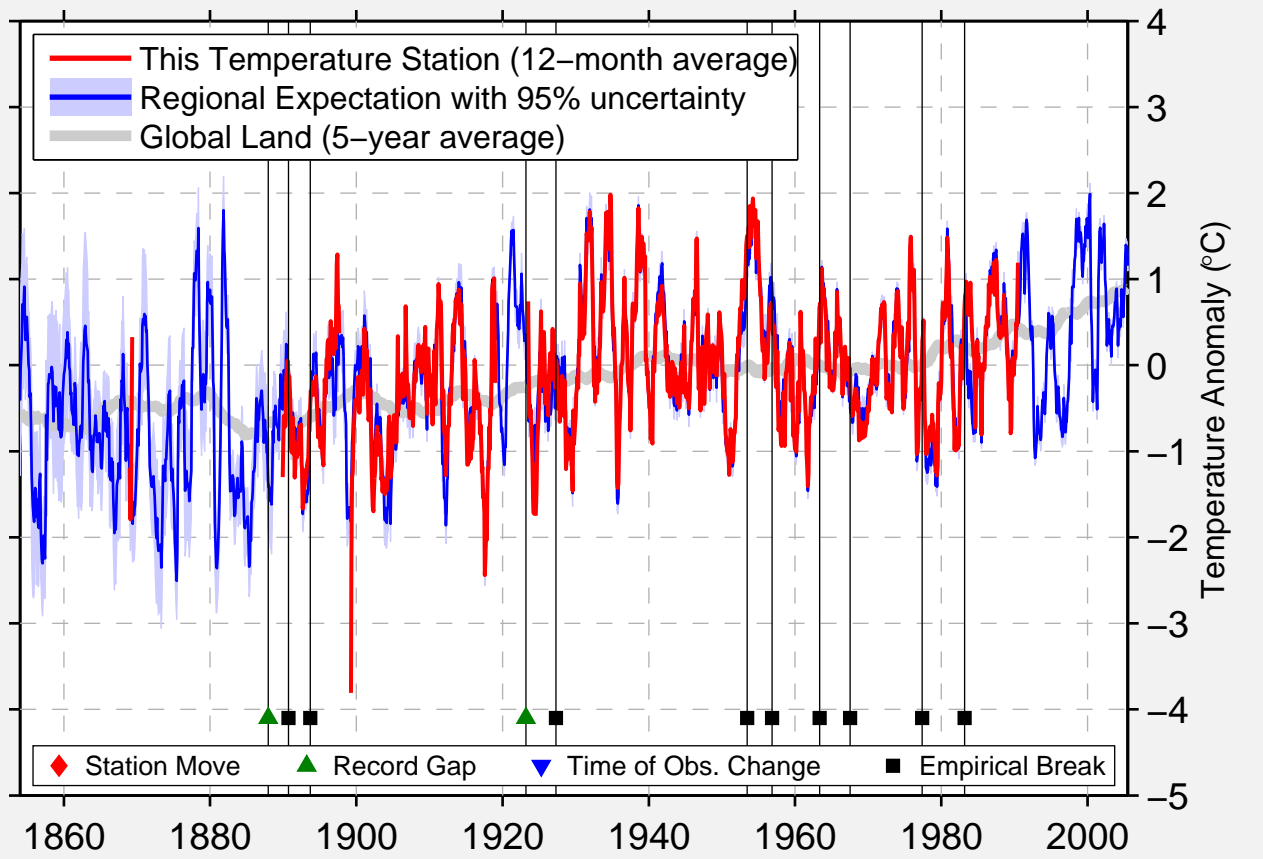

# SWEET-SPRINGS

39.000 N, 93.400 W (United States)

Data Quality Controlled and Aligned at Breakpoints

Berkeley Earth