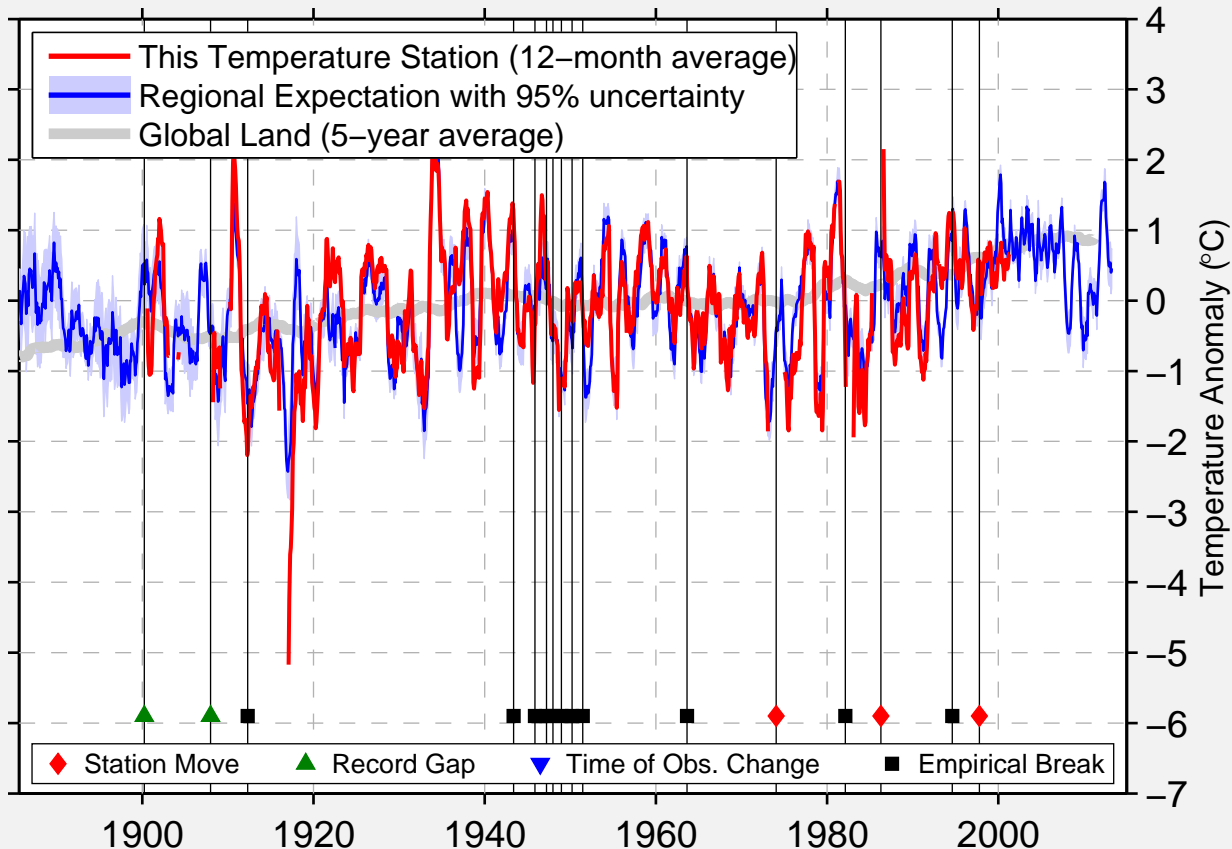

# GREEN RIVER AVIATION

38.991 N, 110.154 W (United States)

Data Quality Controlled and Aligned at Breakpoints

Berkeley Earth