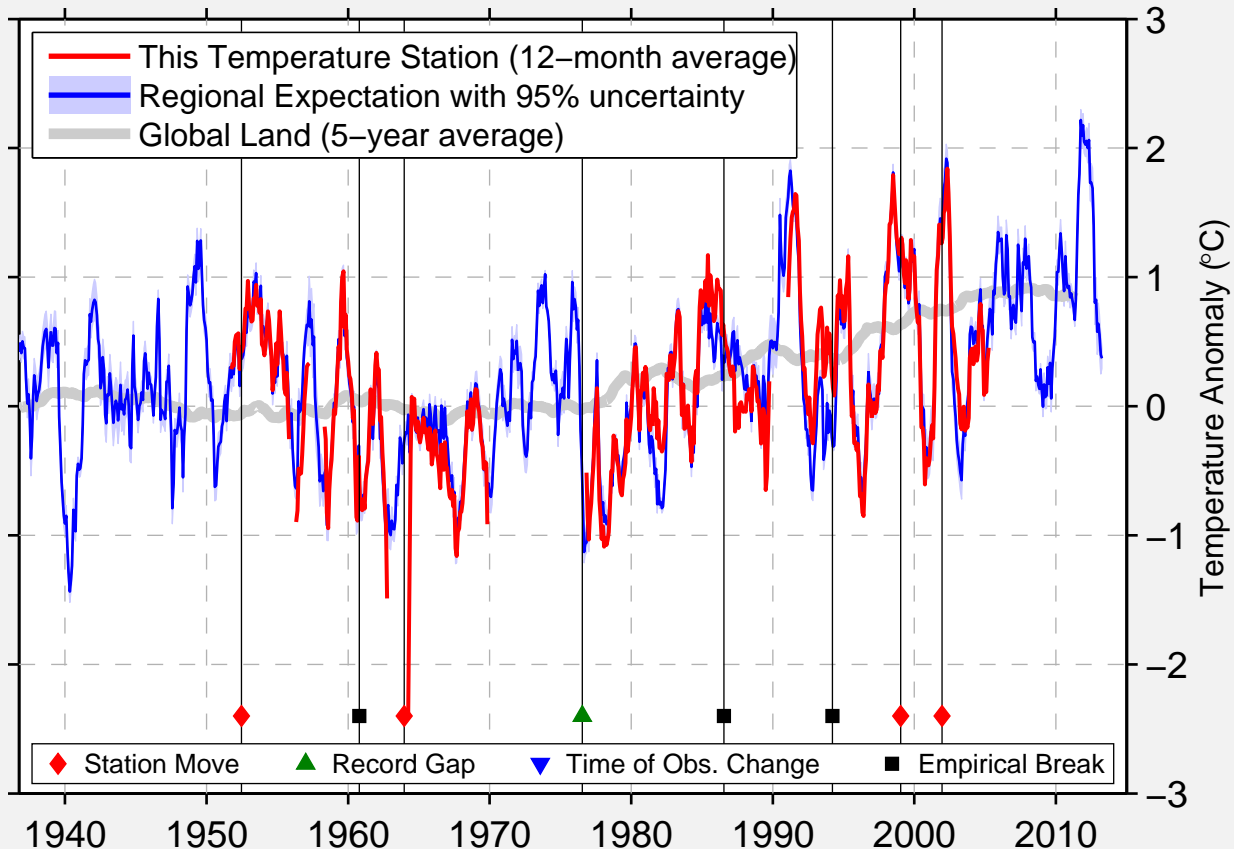

# ANNAPOLIS POLICE BRKS

38.984 N, 76.500 W (United States)

Data Quality Controlled and Aligned at Breakpoints

Berkeley Earth