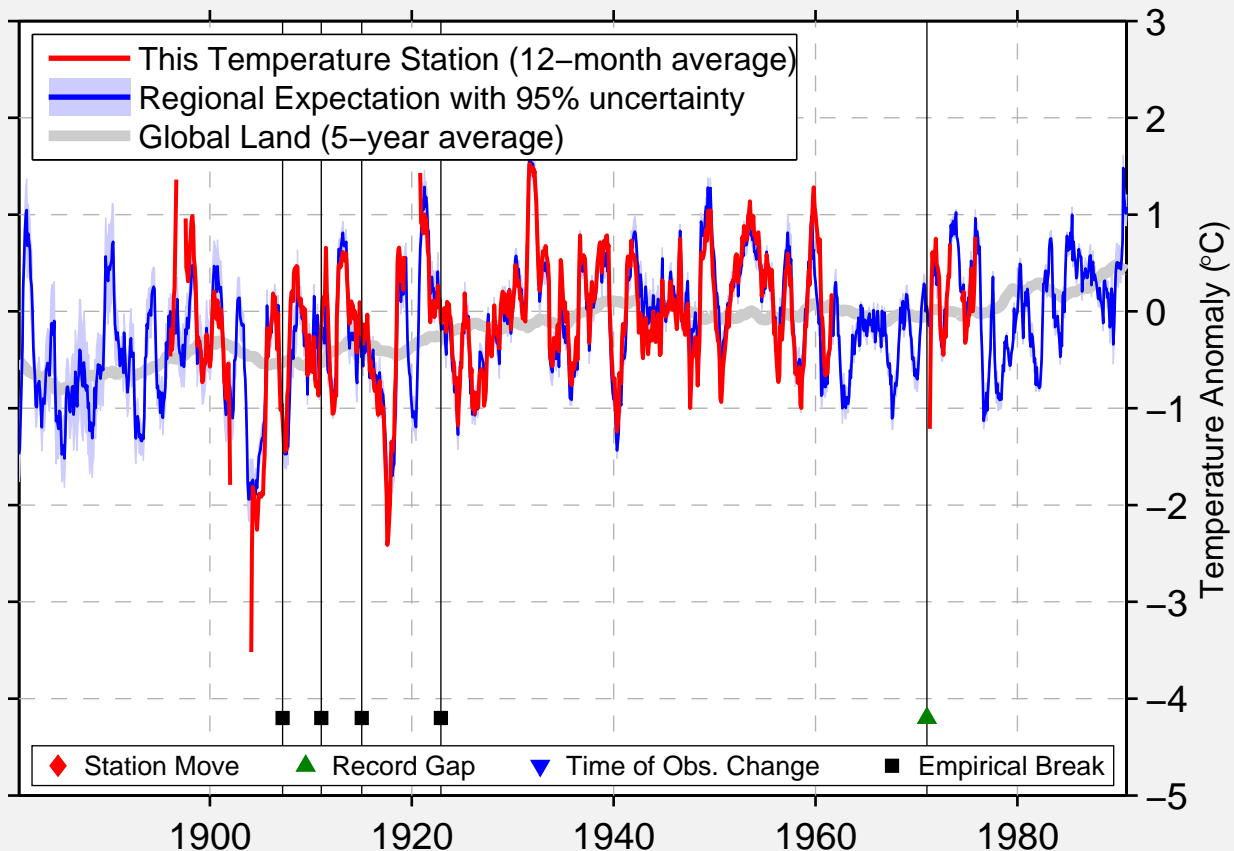

# ANNAPOLIS US NAVAL ACADEMY

38.983 N, 76.483 W (United States)

Data Quality Controlled and Aligned at Breakpoints

Berkeley Earth