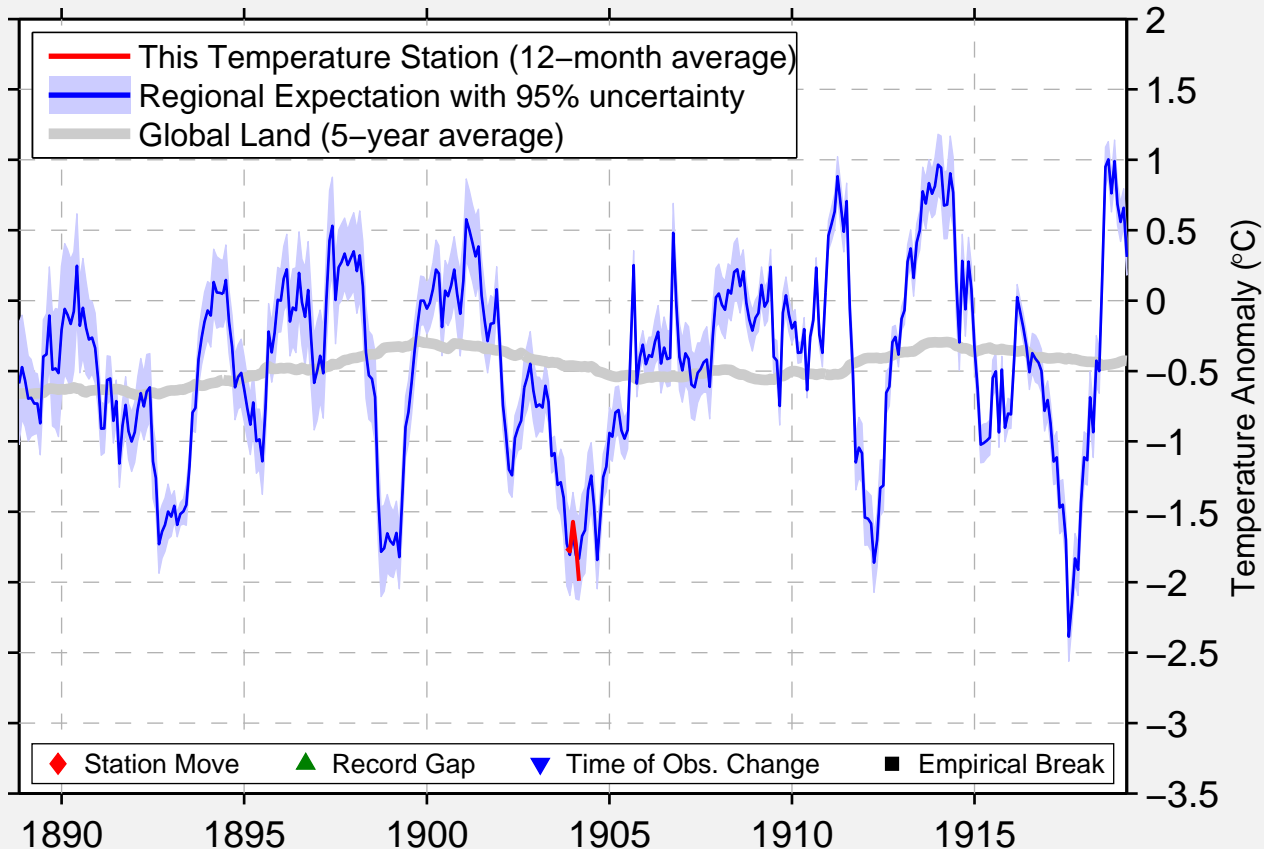

BLUE SPRINGS

38.983 N, 94.333 W (United States)

Data Quality Controlled and Aligned at Breakpoints

Berkeley Earth