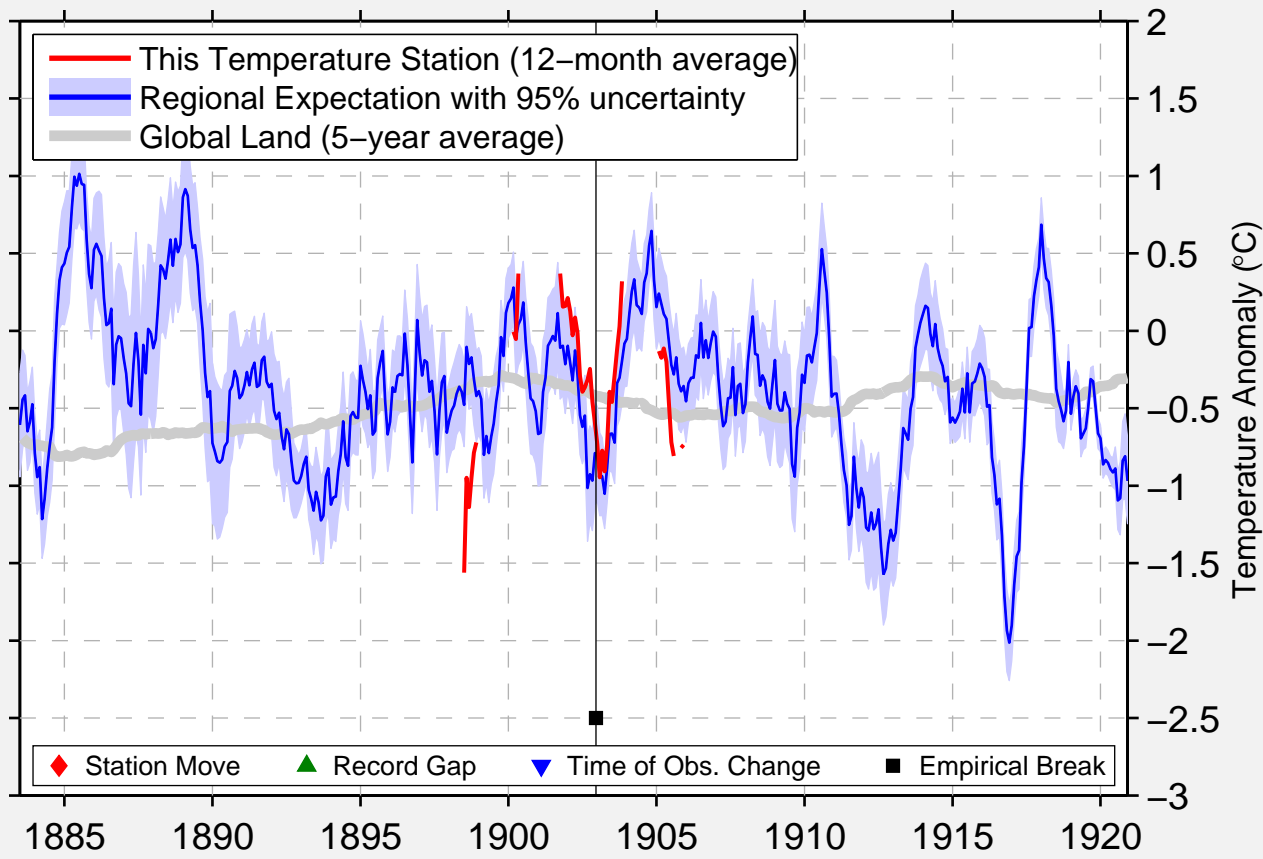

# MARTIN'S RANCH

38.983 N, 119.750 W (United States)

Data Quality Controlled and Aligned at Breakpoints

Berkeley Earth