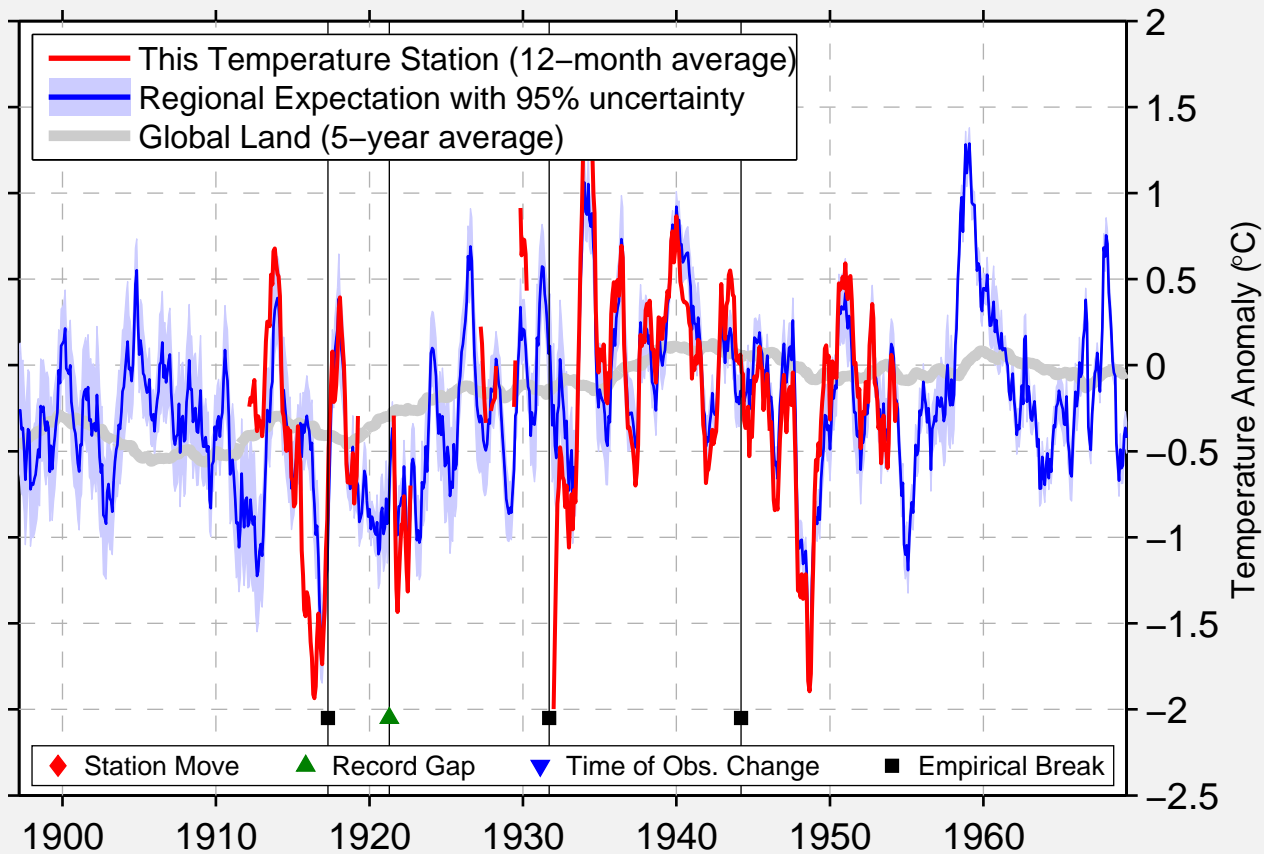

CLEARLAKE PARK

38.983 N, 122.717 W (United States)

Data Quality Controlled and Aligned at Breakpoints

Berkeley Earth