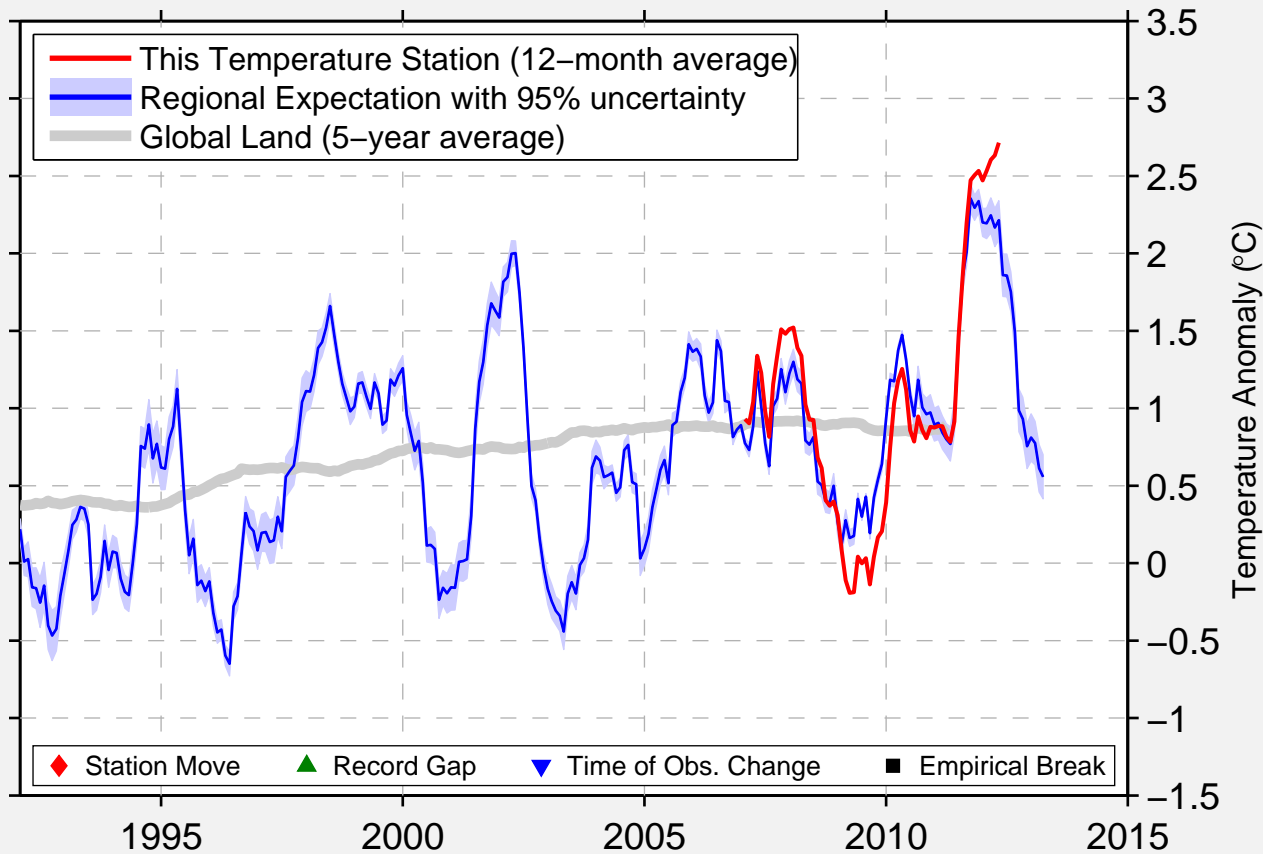

# BRANDYWINE SHOAL LG

38.983 N, 75.100 W (United States)

Data Quality Controlled and Aligned at Breakpoints

Berkeley Earth