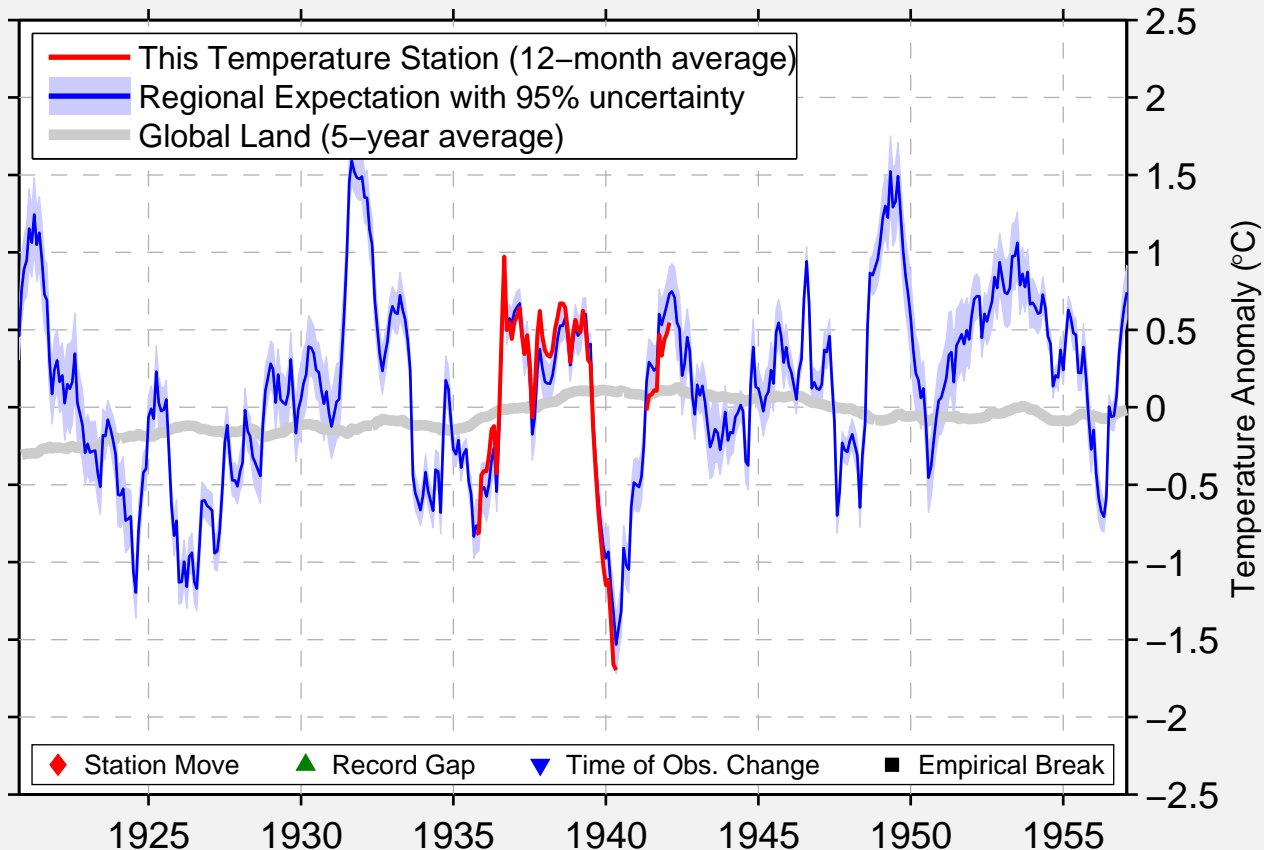

# MERCHANTVILLE

38.967 N, 75.067 W (United States)

Data Quality Controlled and Aligned at Breakpoints

Berkeley Earth