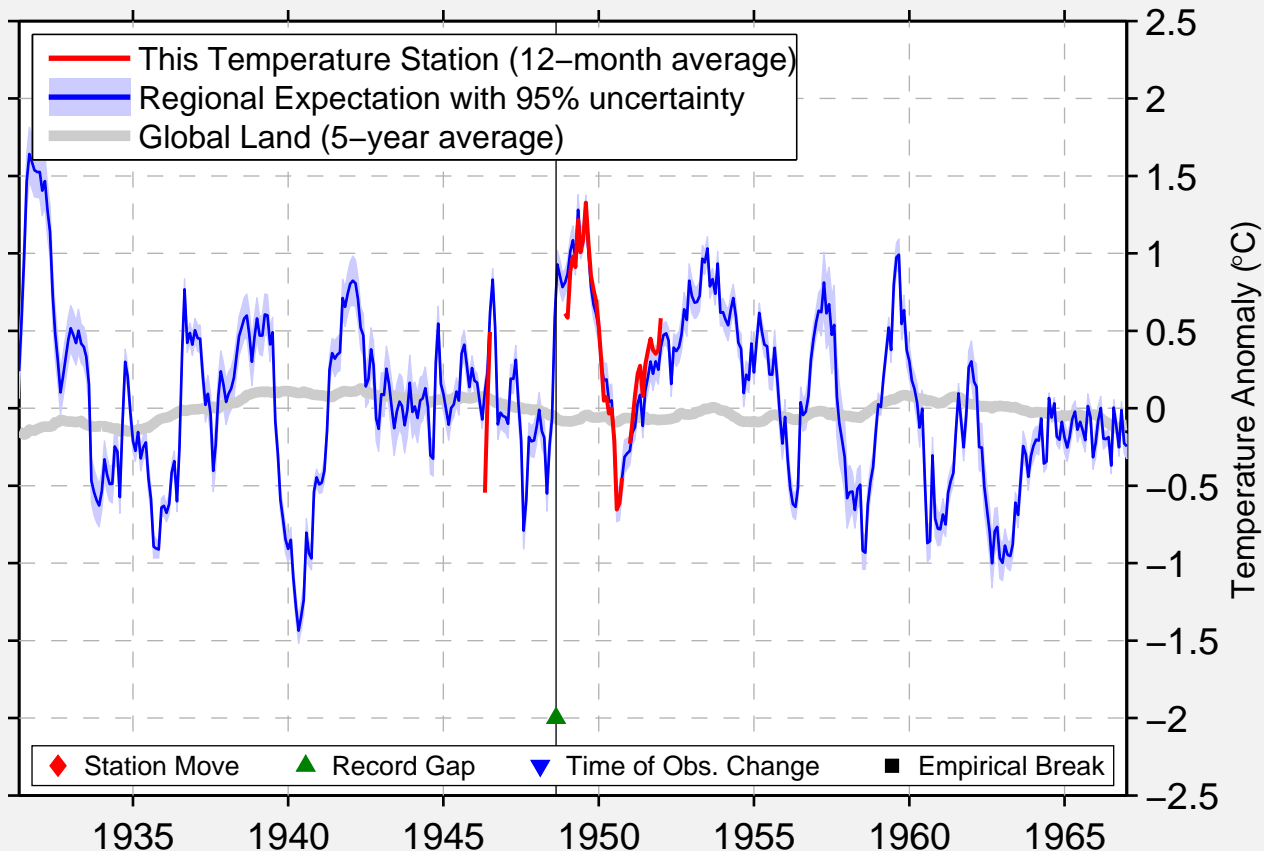

BROOKSIDE MANOR

38.967 N, 76.967 W (United States)

Data Quality Controlled and Aligned at Breakpoints

Berkeley Earth