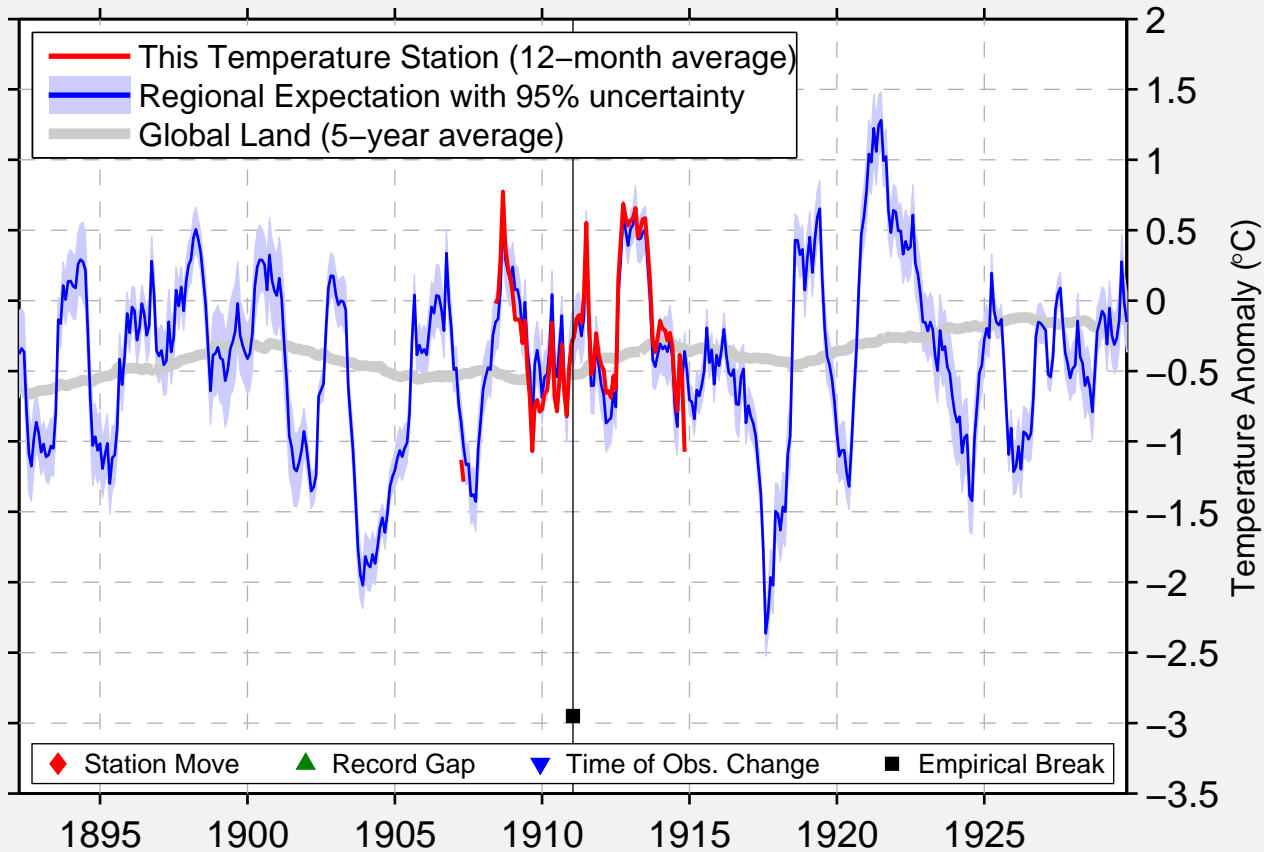

LOST CITY

38.967 N, 78.833 W (United States)

Data Quality Controlled and Aligned at Breakpoints

Berkeley Earth