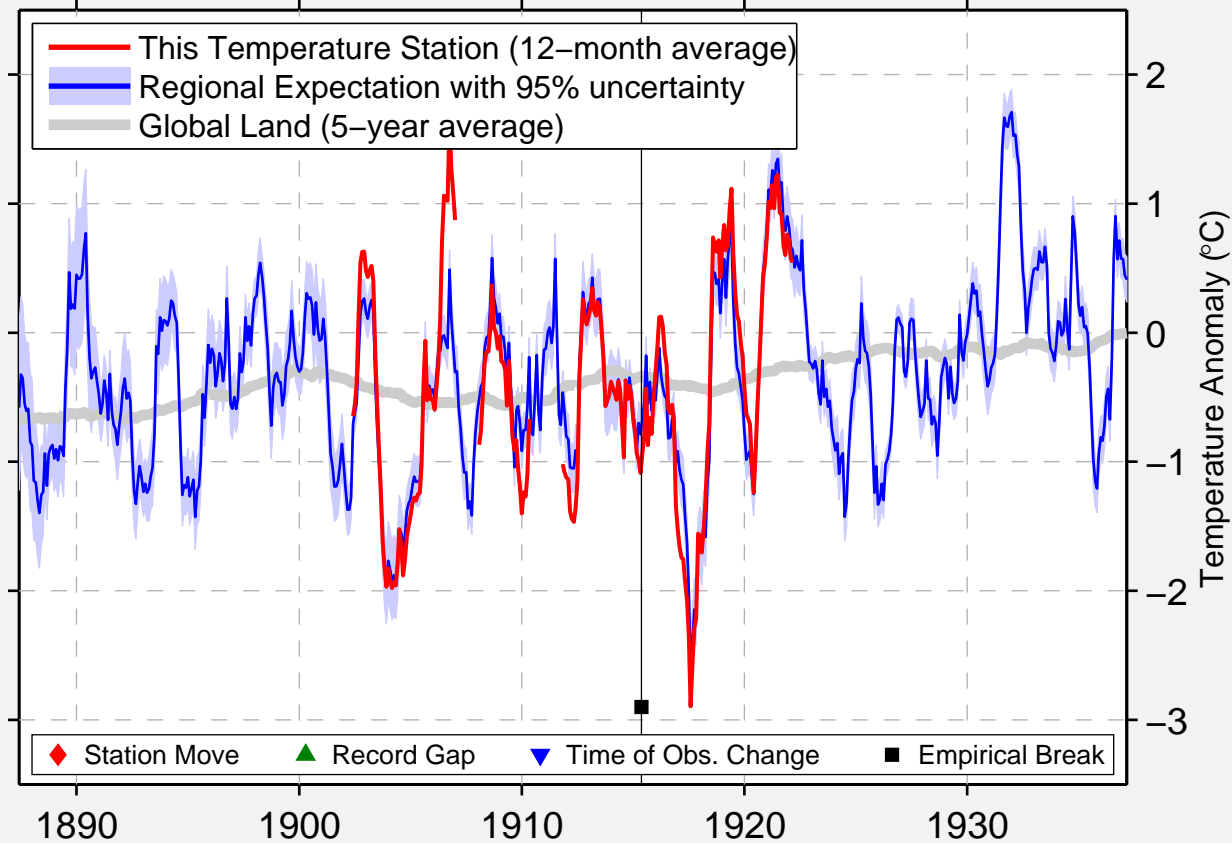

# CUBA

38.967 N, 81.667 W (United States)

Data Quality Controlled and Aligned at Breakpoints

Berkeley Earth