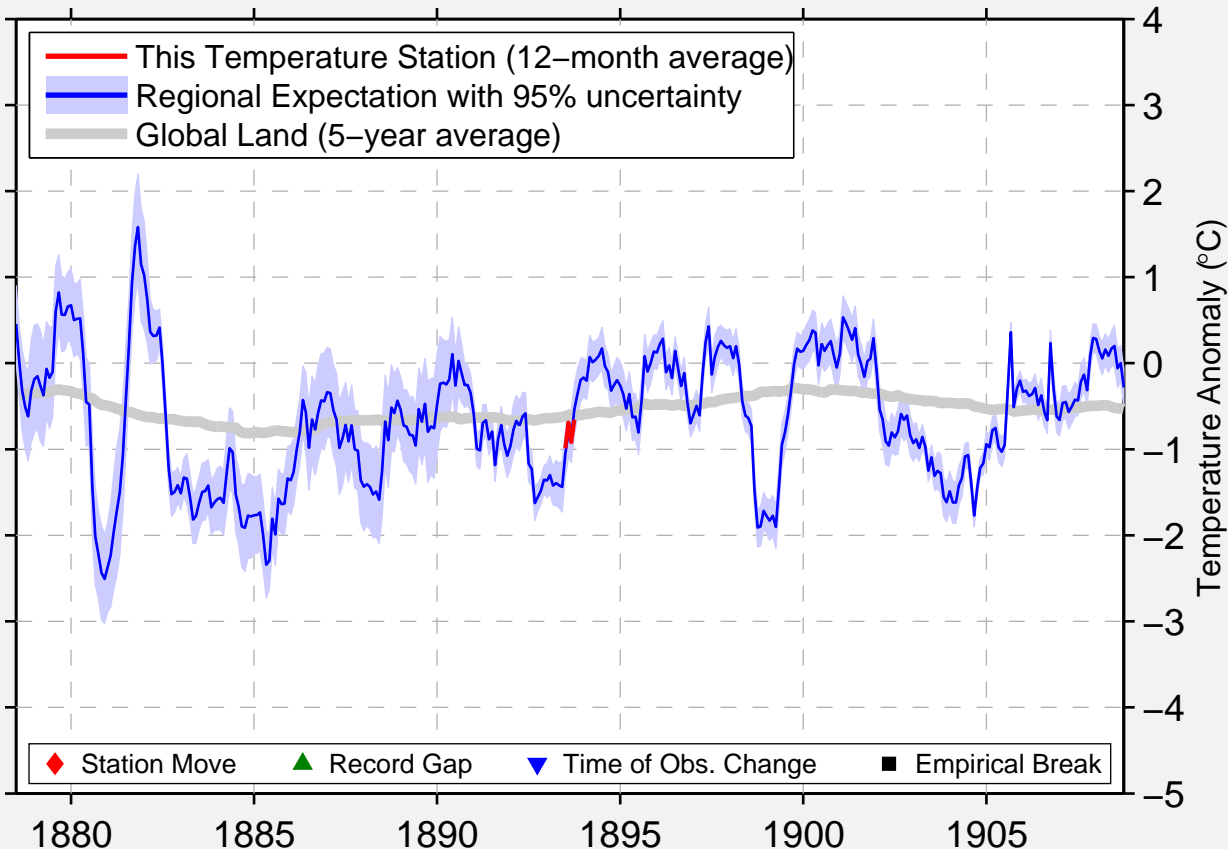

PAULINE

38.967 N, 95.683 W (United States)

Data Quality Controlled and Aligned at Breakpoints

Berkeley Earth