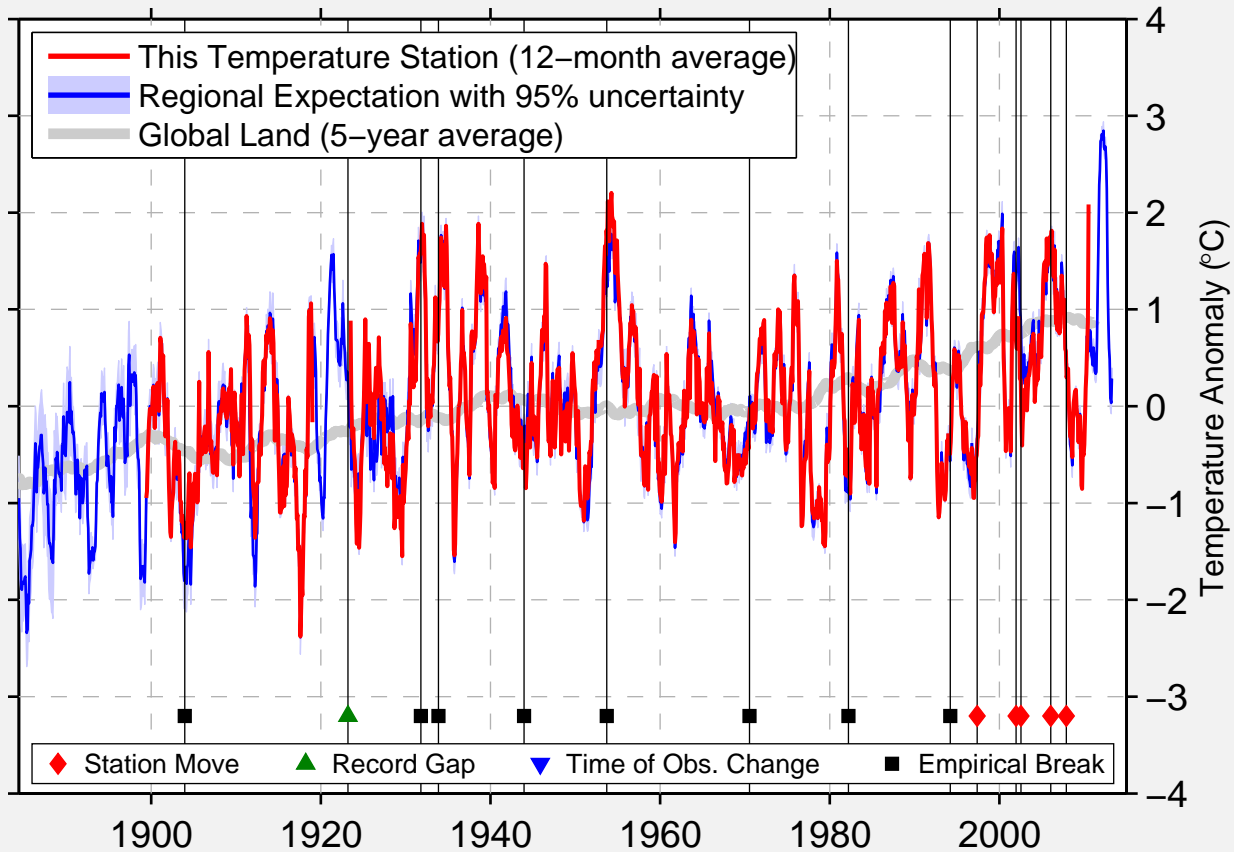

SWEET SPRINGS

38.966 N, 93.419 W (United States)

Data Quality Controlled and Aligned at Breakpoints

Berkeley Earth