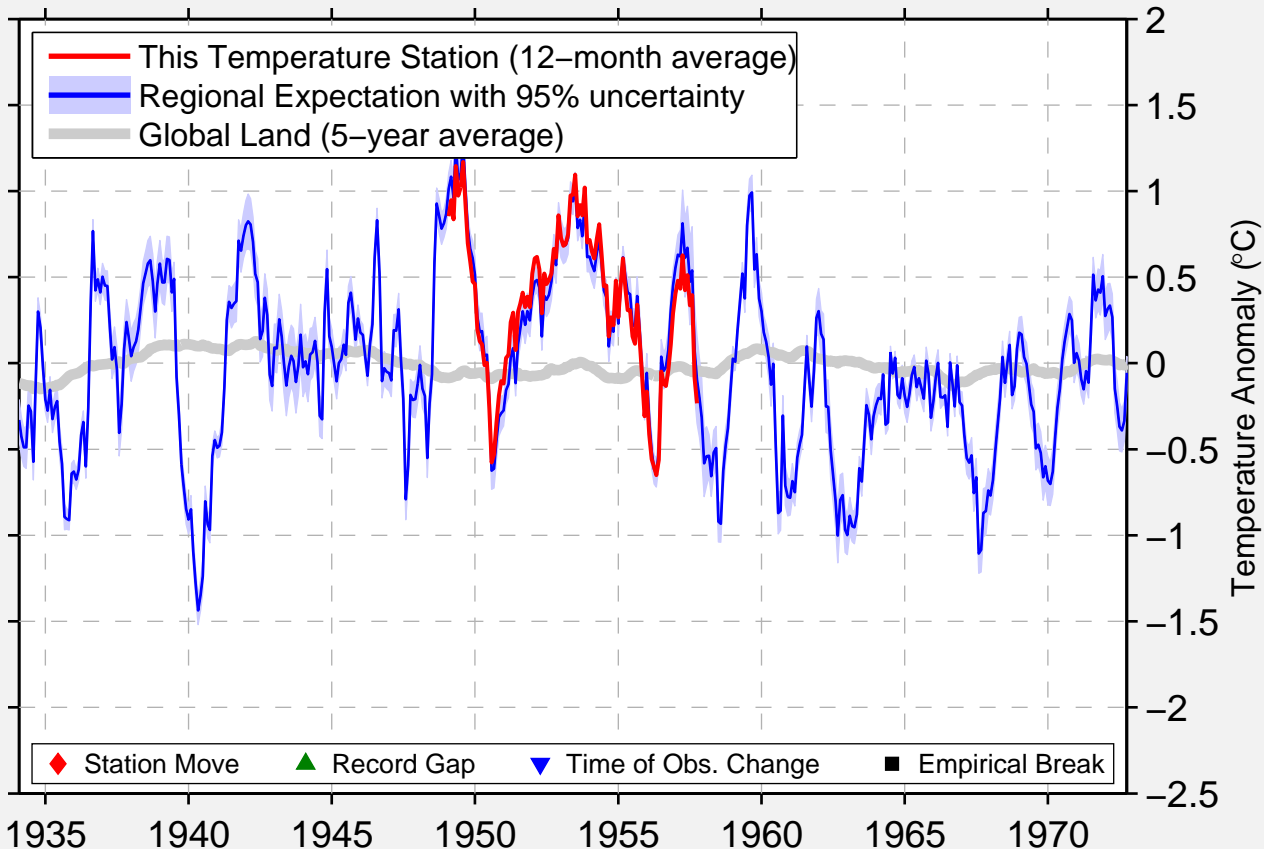

BRIGHTWOOD DC

38.950 N, 77.017 W (United States)

Data Quality Controlled and Aligned at Breakpoints

Berkeley Earth