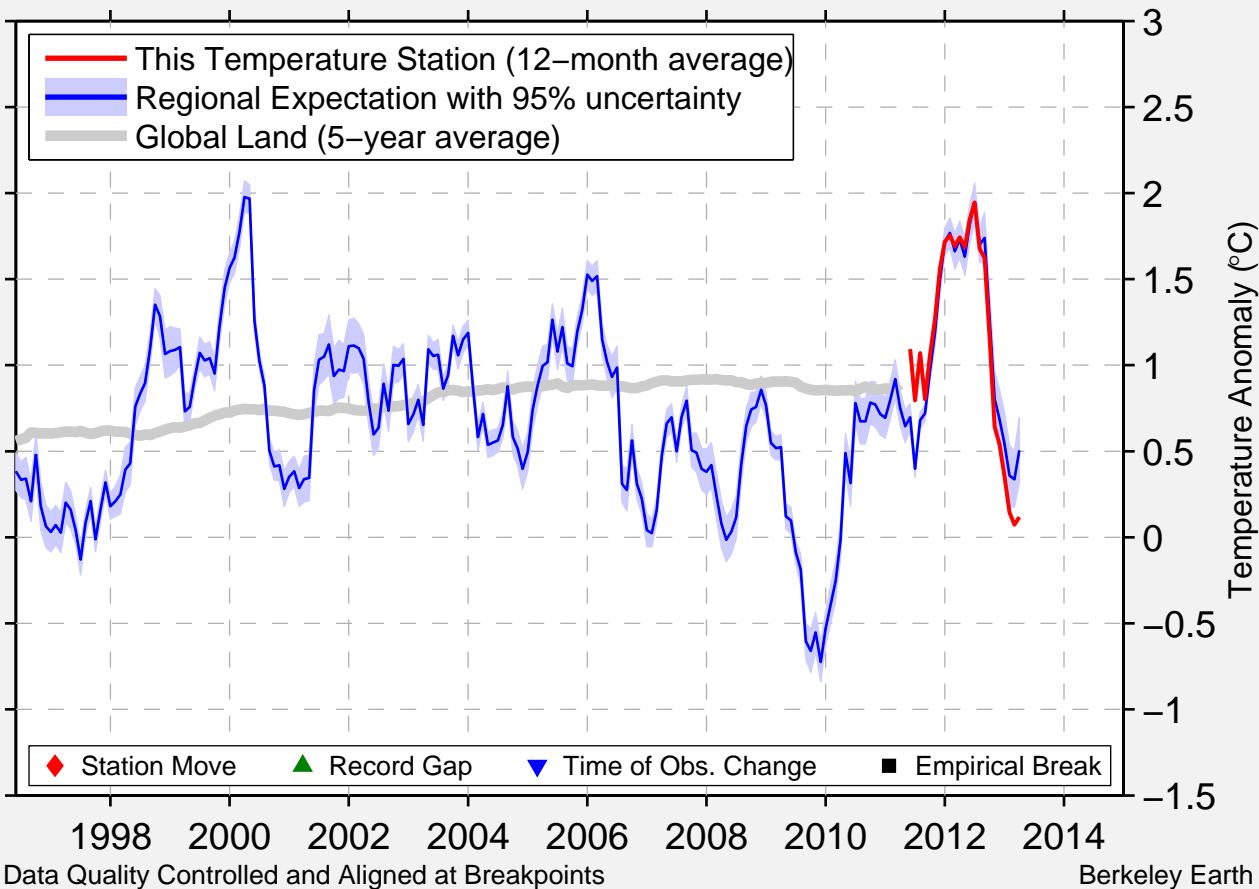

MEADOW LAKE

38.946 N, 104.570 W (United States)

Data Quality Controlled and Aligned at Breakpoints

Berkeley Earth