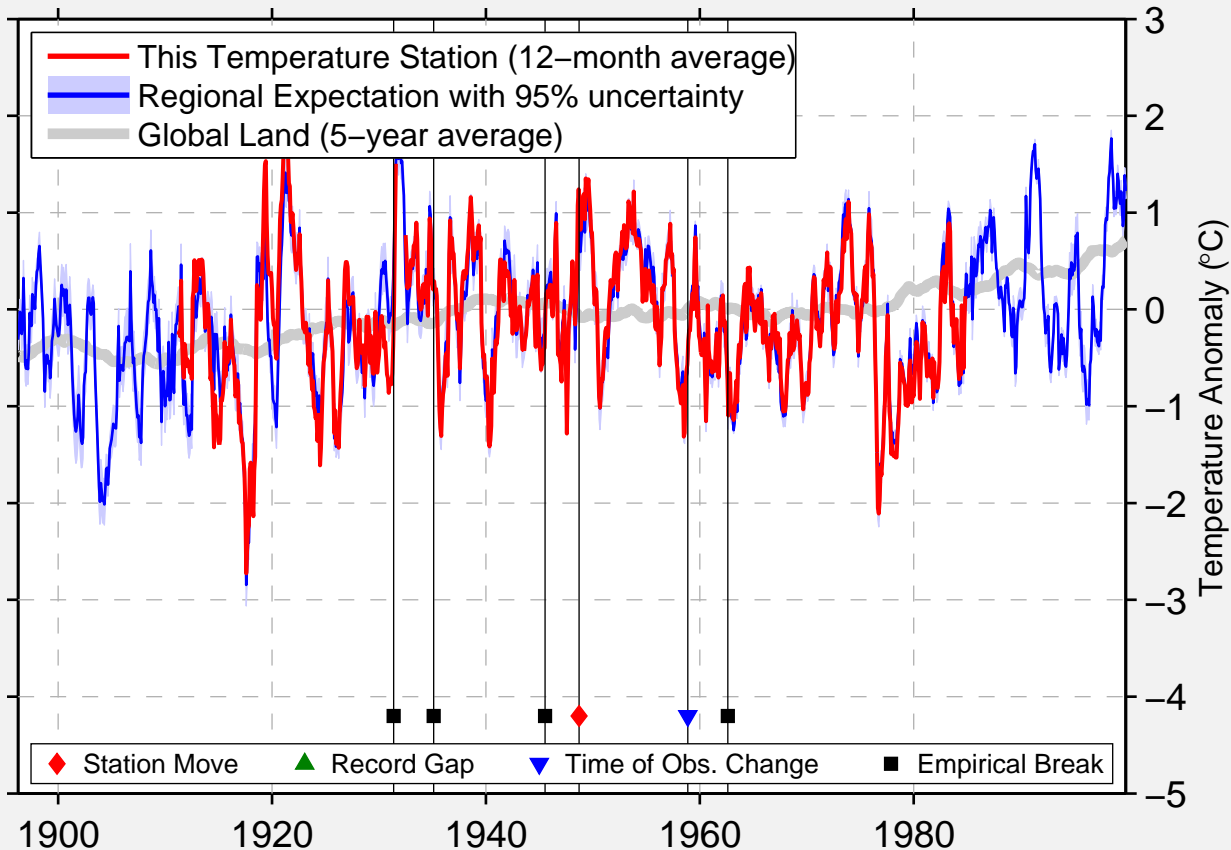

PEEBLES 1 S

38.942 N, 83.417 W (United States)

Data Quality Controlled and Aligned at Breakpoints

Berkeley Earth