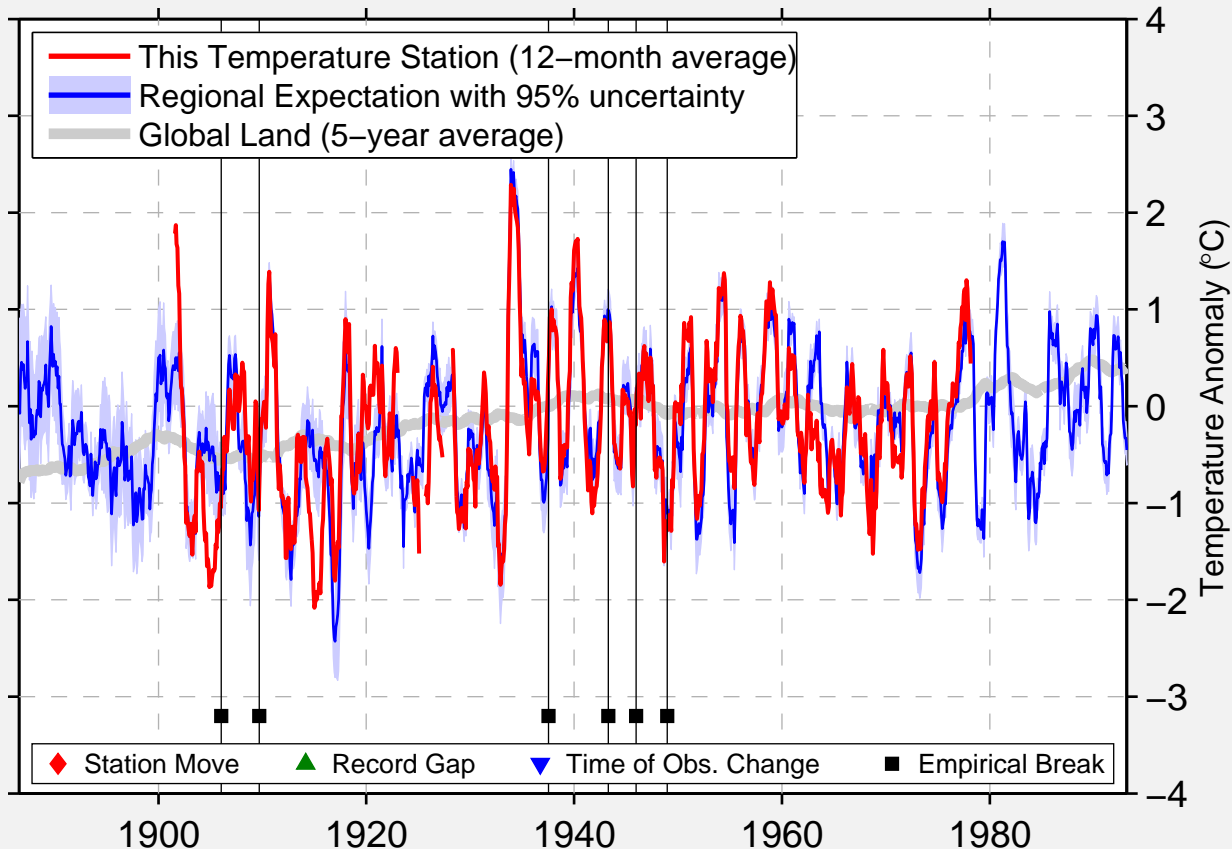

EMERY

38.917 N, 111.250 W (United States)

Data Quality Controlled and Aligned at Breakpoints

Berkeley Earth