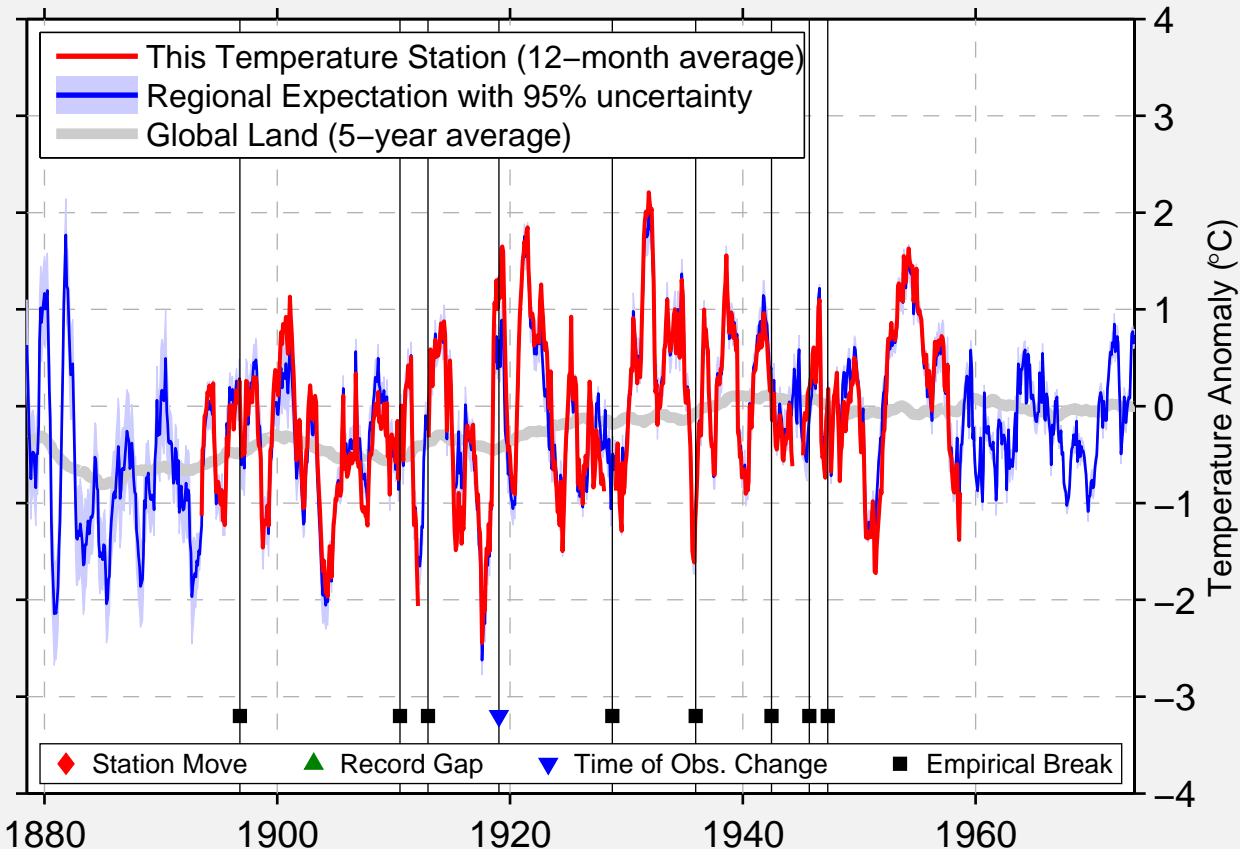

GREENVILLE 2 NE

38.904 N, 89.400 W (United States)

Data Quality Controlled and Aligned at Breakpoints

Berkeley Earth