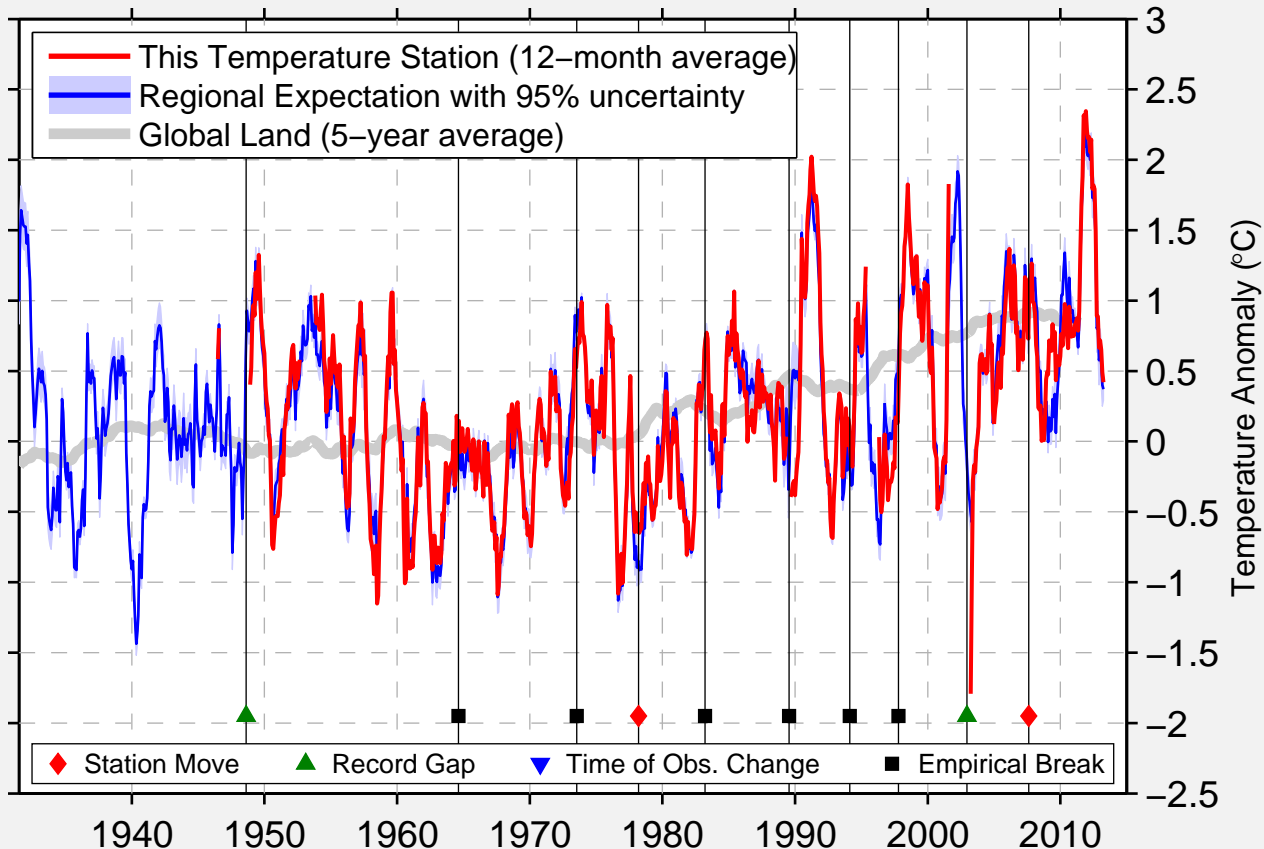

NATIONAL ARBORETUM DC

38.903 N, 76.981 W (United States)

Data Quality Controlled and Aligned at Breakpoints

Berkeley Earth