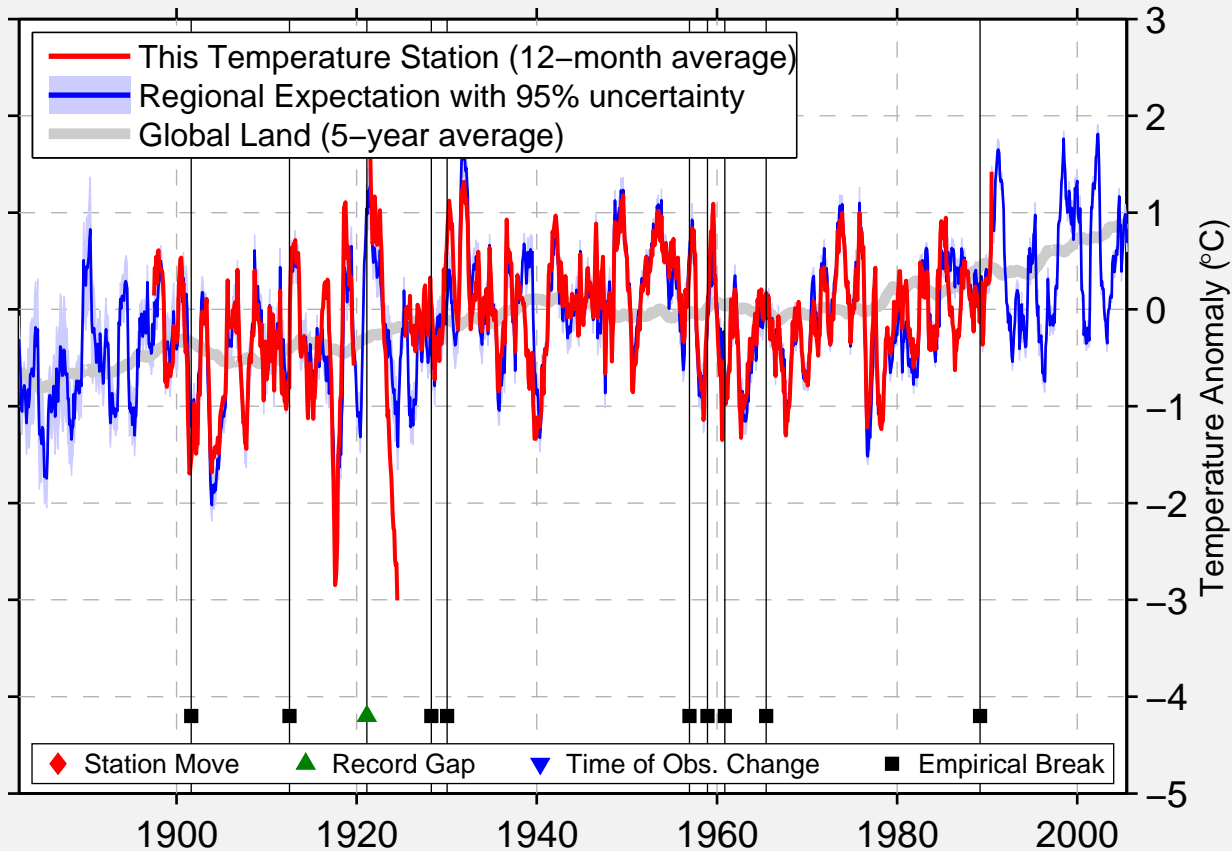

WOODSTOCK-2NE

38.900 N, 78.500 W (United States)

Data Quality Controlled and Aligned at Breakpoints

Berkeley Earth