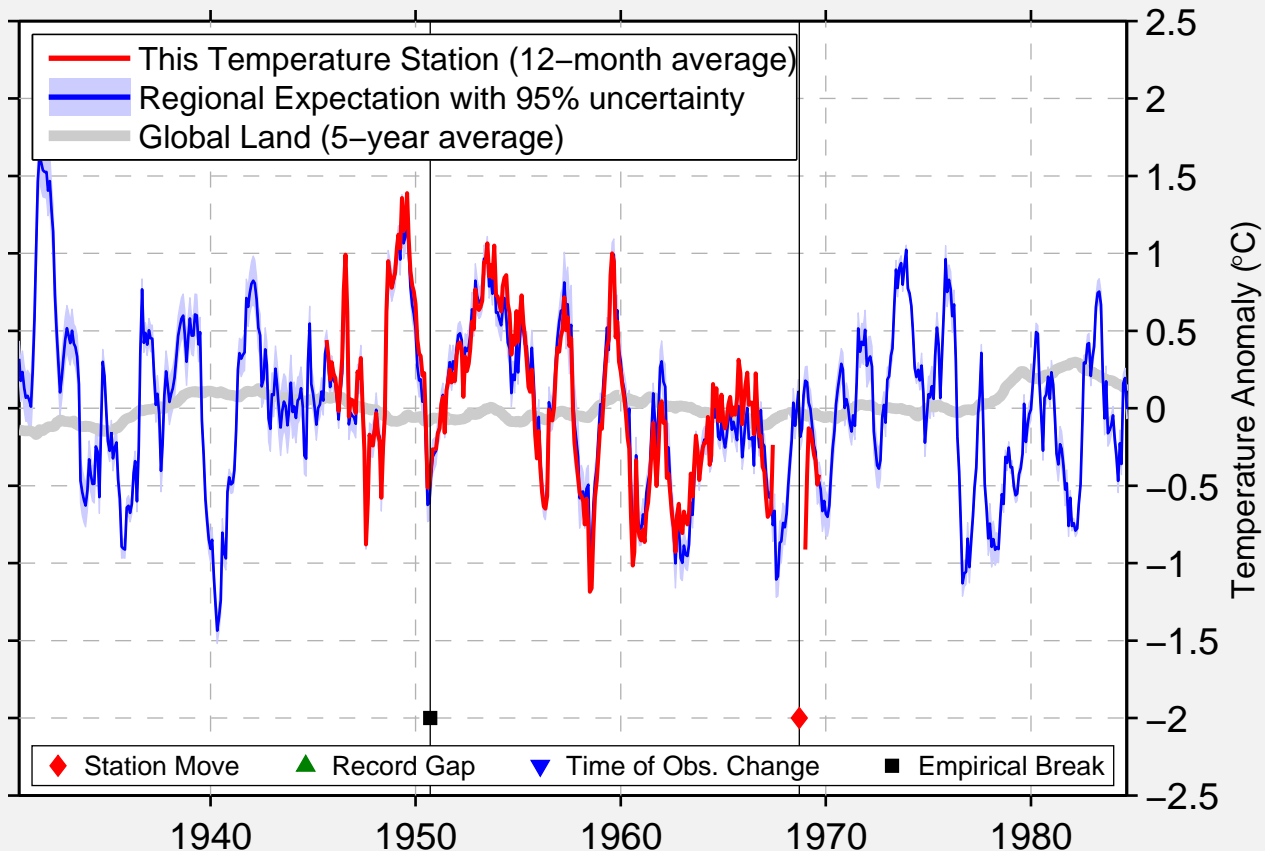

# WAVERLY HILLS

38.883 N, 77.117 W (United States)

Data Quality Controlled and Aligned at Breakpoints

Berkeley Earth